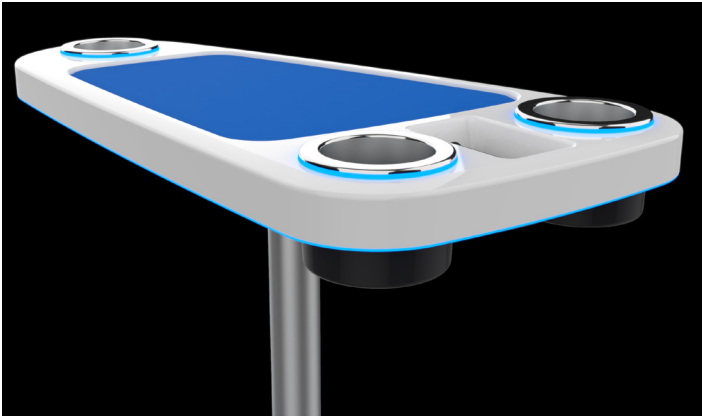

# Triangle Table Top

## Features

- Eight standard color options, a refined bottom edge and black textured bottom
- Dual layer recycled plastic support providing a rigid, wobble free table top solution
- Available in lit and unlit options
- Fully powered system when paired with ITC's Hemlock power distribution table leg
- Add perimeter lighting to provide a down light that adds a bright touch to removable table tops
- Upgrade the phone holder with a USB
- Large capacity drink holders with cup stabilizers available in lit and unlit versions

## Specification Guide

**Sample Part #: TTT1834-A1C302P**

Base Part # .....  
 Finish .....  
 Drink Holder .....  
 Perimeter Lighting .....  
 USB .....

Base #	Finish	Drink Holder	Perimeter Lighting	USB
TTT1834	A1 - Light Brown Wood Grain A2 - Cinnamon Wood Grain A3 - Light Gray Linen A4 - Glossy White A5 - Black with Gold Grain A7 - Light Gray w/ Dark Grain A8 - Light Wood A9 - Glossy Black	C3 - Unlit C4 - Blue C5 - 6300K D7 - RGB	0 - Unlit 6 - 6300K B - Blue R - RGB	2P - w/o USB 5P - w/ USB