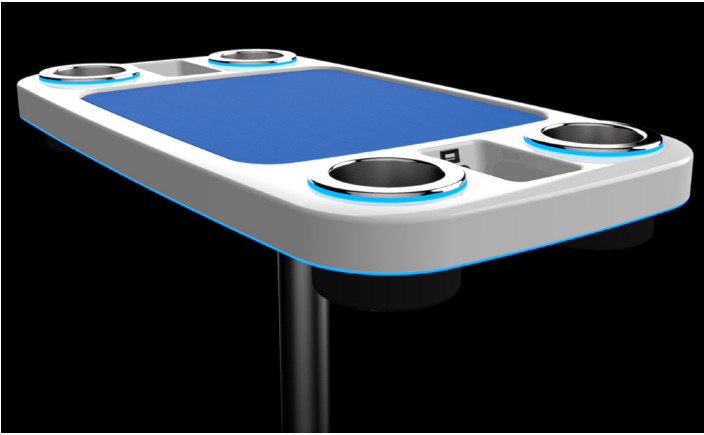

Rectangle Table Top

Features

- Eight standard color options, a refined bottom edge and black textured bottom.
- Dual layer with recycled plastic support providing a rigid, wobble free table top solution.
- Available in lit or unlit options
- Fully powered system when paired with ITC's Hemlock power distribution table leg.
- Add perimeter lighting to provide a down light that adds a bright touch to removable table tops.
- Upgrade the phone holder with a USB.
- Large capacity drink holders with cup stabilizers available in lit and unlit versions

Specification Guide

Sample Part #: TTR1834-A1C802P

Base Part #
Finish
Drink Holder
Perimeter Lighting
USB

Base #	Finish	Drink Holder	Perimeter Lighting	USB
TTR1834	A1 - Light Brown Wood Grain A2 - Cinnamon Wood Grain A3 - Light Gray Linen A4 - Glossy White A5 - Black with Gold Grain A7 - Light Gray w/ Dark Gray Grain A8 - Light Wood A9 - Glossy Black	C8 - Unlit C9 - Blue D1 - 6300K D8 - RGB	0 - Unlit 6 - 6300K B - Blue R - RGB	2P - w/o USB 5P - w/ USB