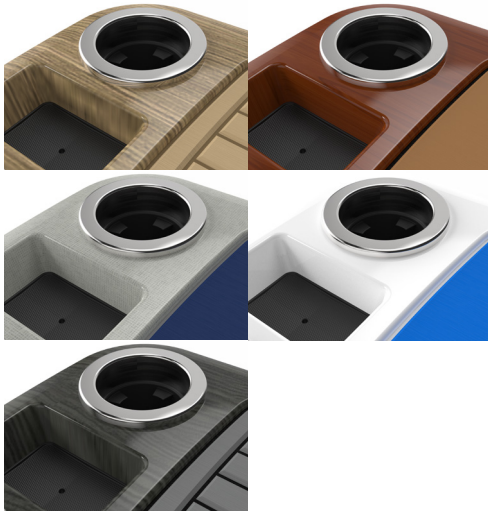

Rectangle Table Top

Features

- Eight standard color options, a refined bottom edge and black textured bottom.
- Dual layer with recycled plastic support providing a rigid, wobble free table top solution.
- Available in lit or unlit options
- Fully powered system when paired with ITC's Hemlock power distribution table leg.
- Add perimeter lighting to provide a down light that adds a bright touch to removable table tops.
- Upgrade the phone holder with a USB.
- Large capacity drink holders with cup stabilizers available in lit and unlit versions

Specification Guide

Sample Part #: TTR1834-A1C802P

Base Part #
Finish
Drink Holder
Perimeter Lighting
USB

Base #	Finish	Drink Holder	Perimeter Lighting	USB
TTR1834	A1 - Light Brown Wood Grain A2 - Cinnamon Wood Grain A3 - Light Gray Linen A4 - Glossy White A5 - Black with Gold Grain A7 - Light Gray w/ Dark Gray Grain A8 - Light Wood A9 - Glossy Black	C8 - Unlit C9 - Blue D1 - 6300K D8 - RGB	0 - Unlit 6 - 6300K B - Blue R - RGB	2P - w/o USB 5P - w/ USB