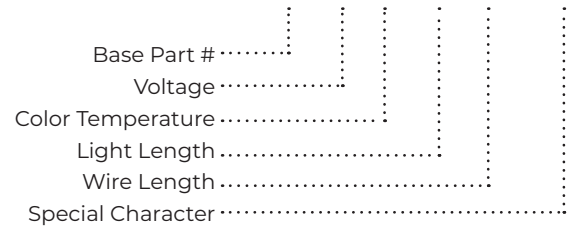

Luna™ Eclipse Diffused Flex Light

Features

- Gray silicone blends in with darker surfaces for seamless integration
- Diffused material prevents direct view of LEDs
- Standard IP66 rating for damp and wet locations
- Custom length, color, and channel options
- RGB options for ultimate control, allowing multiple color selection

Product Details

	Single Color	RGB
Housing Material	Gray Diffused Silicone	
Voltage	10-14V DC	
Wattage	2.3W/Ft	4.3W/Ft
Current	0.2A/Ft	0.3A/Ft
Lumens	60LM/Ft @ 3000K	20LM/Ft @ RGB White
Color Temp.	3000K, 6300K, Blue, Amber or Red	RGB
Wire Gauge	18AWG	22AWG
IP Rating	IP66	
UV Stable	Yes	
Listing	UL	

Specification Guide

Sample Part #: RNLL1206-20012-10-DL

Base Part #	Voltage	Color Temp.	Light Length	Wire Length	Special Character
RNLL	12 - 12V	30 - 3000K 63 - 6300K BL - Blue AM - Amber 02 - Amber/White 03 - Blue/White 04 - Red/White 05 - Red/Blue 07 - Red/Amber 06 - RGB	200 - 200"	12 - 12"	DL - Gray Silicone