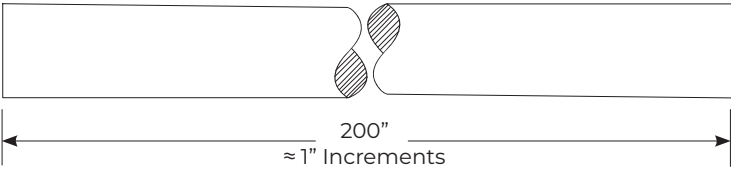

Accessory Specification

Description	Part #
Aluminum Screw Mount	RNLL-1-72
Aluminum Adhesive Mount	RNLL-1T-72
Aluminum 45° Screw Mount	RNLL-2-72-CL
Aluminum 45° Adhesive Mount	RNLL-2T-72
Black Plastic Screw Mount	RBLL-2
Black Plastic Adhesive Mount	RBLL-1
White Plastic Screw Mount	RBLL10-KS
White Plastic Adhesive Mount	RBLL10-KT