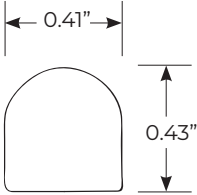

Accessory Specification

Description	Part #
Aluminum Screw Mount	RNLL-1-72
Aluminum Adhesive Mount	RNLL-1T-72
Aluminum 45° Screw Mount	RNLL-2-72-CL
Aluminum 45° Adhesive Mount	RNLL-2T-72
Black Plastic Screw Mount	RBLL-2
Black Plastic Adhesive Mount	RBLL-1
White Plastic Screw Mount	RBLL10-KS
White Plastic Adhesive Mount	RBLL10-KT