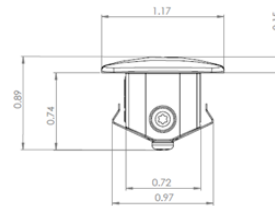

Product Details

Lens Material	Polycarbonate
Housing Material	Aluminum
Voltage	12 - 14V DC
Wattage	36" - 19.6 W 48" - 26W 60" - 31.3W
Current	0.2A @ 12V DC
Lumens	36" - 272 LM/FT 48" - 236 LM/FT 60" - 262 LM/FT
Wire Length	12"
Wire Gauge	18 AWG
Operating Temp	-40°F to 158°F

Specification Guide

Part #: RL24-30A-AL

Base Part
 Length
 Color Temp.
 Finish

Base Part #	Length	Color Temp.	Finish Options
RL	24 - 24.5" 36 - 36.4" 48 - 48" 60 - 60" 72 - 72"	30A - 3000K 35A - 3500K 40A - 4000K	AL - Clear Anodized BK - Black Anodized PW - PowderCoat White