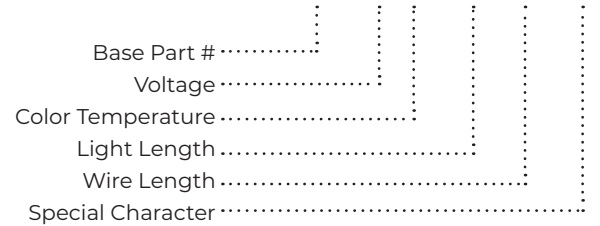

Elara™ Clear Sealed Flexible LED Light

Features

- RGB(W) and addressable options provide endless possibilities and color control allowing for multiple colors to be on at the same time
- RGB/addressable options work with ITC's VersiControl smart system and phone app
- IP66 rating allows for installation in exterior or wet locations
- Flexibility allows for installation in curved and straight mount applications
- Easy to install channel with staples, screws, or adhesive backing tape
- Addressable uses a three wire system with the standard positive/negative and an additional data line

Product Details

	Single	RGB	RGBW
Voltage	10-14V DC		
Wattage	2 W/Ft	Std: 1.4 W/Ft High: 3 W/Ft Address: 2.8 W/Ft	3.6 W/Ft
Current	0.12 A/Ft	Std: 0.1 A/Ft High: 0.2 A/Ft Address: 0.2A/Ft	0.27 A/Ft
Lumens	90 LM/Ft	Std: 46 LM/Ft High: 82 LM/Ft Address: 105 LM/Ft	140 LM/Ft
Color Temp.	3000K, 6300K, Blue or Red	RGB	RGBW
IP Rating	IP66		
UV Stable	Yes		
Wire Gauge	18 AWG	22 AWG Address: 18 AWG	24 AWG

Specification Guide

Sample Part #: RBLL1263-67012-12-A

Base Part #	Voltage	Color Temp.	Light Length	Wire Length	Special Character
RBLL	12 - 12V	30 - 3000K 63 - 6300K BL - Blue RD - Red 06 - RGB RW - RGBW AR - Addressable	670 - 264" (22') 761 - 300" (25)*	12 - 12"	A - Single Color 12-A - RGB/RGBW 12 - Addressable