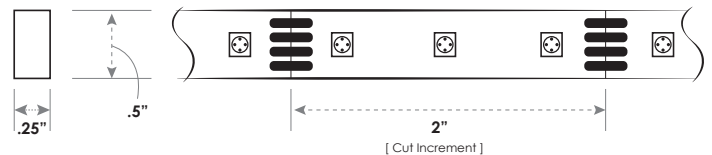

Product Details

	Single	RGB	RGBW
Voltage	10-14V DC		
Wattage	2 W/Ft	Std: 1.4 W/Ft High: 3 W/Ft Address: 2.8 W/Ft	3.6 W/Ft
Current	0.12 A/Ft	Std: 0.1 A/Ft High: 0.2 A/Ft Address: 0.2A/Ft	0.27 A/Ft
Lumens	90 LM/Ft	Std: 46 LM/Ft High: 82 LM/Ft Address: 105 LM/Ft	140 LM/Ft
Color Temp.	3000K, 6300K, Blue or Red	RGB	RGBW
IP Rating	IP66		
UV Stable	Yes		
Wire Gauge	18 AWG	22 AWG Address: 18 AWG	24 AWG

Specification Guide

Sample Part #: RBLL1263-67012-12-A

Base Part #	Voltage	Color Temp.	Light Length	Wire Length	Special Character
RBLL	12 - 12V	30 - 3000K 63 - 6300K BL - Blue RD - Red 06 - RGB RW - RGBW AR - Addressable	670 - 264" (22') 761 - 300" (25)*	12 - 12"	A - Single Color 12-A - RGB/RGBW 12 - Addressable

Note: Light cannot be field cut, contact sales for information on custom lengths

* Addressable version only. Lengths greater than 20' will be powered from both ends

Accessory Specification

Description	Part #
10MM Single Color Channel	
Black Plastic Adhesive Mount	RBLL-1
Black Plastic Screw Mount	RBLL-2
White Plastic Adhesive Mount	RBLL10-KT
White Plastic Screw Mount	RBLL10-KS
12MM RGB/RGBW Channel	
Black Plastic Screw Mount	RBLL12-LS
Black Plastic Adhesive Mount	RBLL12-LT
KS - White Plastic Screw Mount	RBLL12-KS
KT - White Plastic Adhesive Mount	RBLL12-KT
3S - Aluminum Screw Mount	RBLL12-3S
7T - Aluminum Adhesive Mount	RBLL12-7T