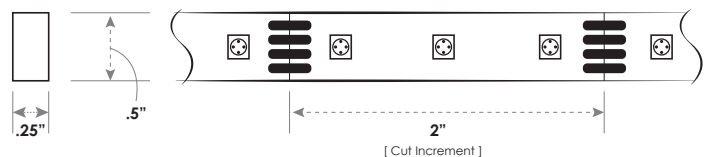

## Features

- RGB(W) and addressable options provide endless possibilities and color control allowing for multiple colors to be on at the same time
- RGB/addressable options work with ITC's VersiControl smart system and phone app
- IP66 rating allows for installation in exterior or wet locations
- Flexibility allows for installation in curved and straight mount applications
- Easy to install channel with staples, screws, or adhesive backing tape
- Addressable uses a three wire system with the standard positive/negative and an additional data line

## Product Details

	Single	RGB	RGBW
Voltage	10-14V DC		
Wattage	2 W/Ft	Std: 1.4 W/Ft High: 3 W/Ft Address: 2.8 W/Ft	3.6 W/Ft
Current	0.12 A/Ft	Std: 0.1 A/Ft High: 0.2 A/Ft Address: 0.2A/Ft	0.27 A/Ft
Lumens	90 LM/Ft	Std: 46 LM/Ft High: 82 LM/Ft Address: 105 LM/Ft	140 LM/Ft
Color Temp.	3000K, 6300K, Blue or Red	RGB	RGBW
IP Rating	IP66		
UV Stable	Yes		
Wire Gauge	18 AWG	22 AWG Address: 18 AWG	24 AWG

## Specification Guide

Sample Part #: RBLL1263-67012-A

Base Part #	Voltage	Color Temp.	Light Length	Wire Length	Special Character
RBLL	12 - 12V	30 - 3000K 63 - 6300K BL - Blue RD - Red	670 - 264" (22')	12 - 12"	A - Single Color (10mm wide)
		06 - RGB RW - RGBW			12-A - RGB/RGBW (12mm wide)
		AR - Addressable	761 - 300" (25)*		12 - Addressable (12mm wide)

Note: Light cannot be field cut, contact sales for information on custom lengths

\* Lengths greater than 20' will be powered from both ends

Accessory Specification

Description	Part #
<b>10MM Single Color Channel</b>	
Black Plastic Adhesive Mount	RBLL-1
Black Plastic Screw Mount	RBLL-2
White Plastic Adhesive Mount	RBLL10-KT
White Plastic Screw Mount	RBLL10-KS
<b>12MM RGB/RGBW/Addressable Channel</b>	
Black Plastic Screw Mount	RBLL12-LS
Black Plastic Adhesive Mount	RBLL12-LT
KS - White Plastic Screw Mount	RBLL12-KS
KT - White Plastic Adhesive Mount	RBLL12-KT
3S - Aluminum Screw Mount	RBLL12-3S
7T - Aluminum Adhesive Mount	RBLL12-7T