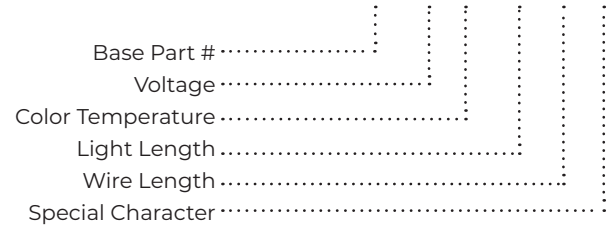

Specification Guide

Sample Part #: RBLL1263-67012-A

Base Part #	Voltage	Color Temp.	Light Length	Wire Length	Special Character
RBLL	12 - 12V	30 - 3000K 63 - 6300K BL - Blue RD - Red	670 - 264" (22')	12 - 12"	A - Single Color (10mm wide)
		06 - RGB RW - RGBW			12-A - RGB/RGBW (12mm wide)
		AR - Addressable	761 - 300" (25)*		12 - Addressable (12mm wide)

Note: Light cannot be field cut, contact sales for information on custom lengths

* Lengths greater than 20' will be powered from both ends