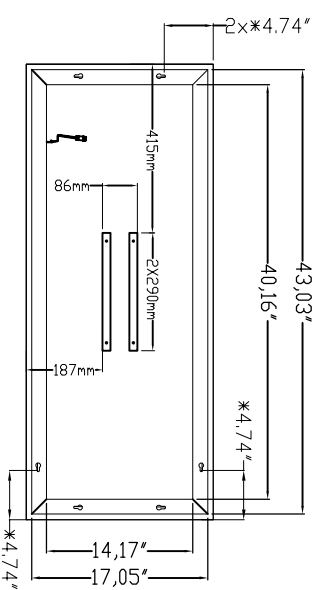

LOOK Backlit Mirror Install Instructions

IMPORTANT INSTALLATION CONSIDERATIONS

See installation instructions for full details on the mounting of these mirrors.

The dimensions below are for reference only, all dimensions should be verified with actual product prior to final installation.

The grounded outlet box should NOT be located behind the power supply housing or it will prevent the mirror from being plugged in properly.

A code compliant duplex receptacle should be used to ensure proper installation.

3030 Corporate Grove Dr. • Hudsonville • MI • 49426

Phone: 616-396-1355 • www.itc-us.com • DOC#: 710-00171 Rev B • 04/28/21