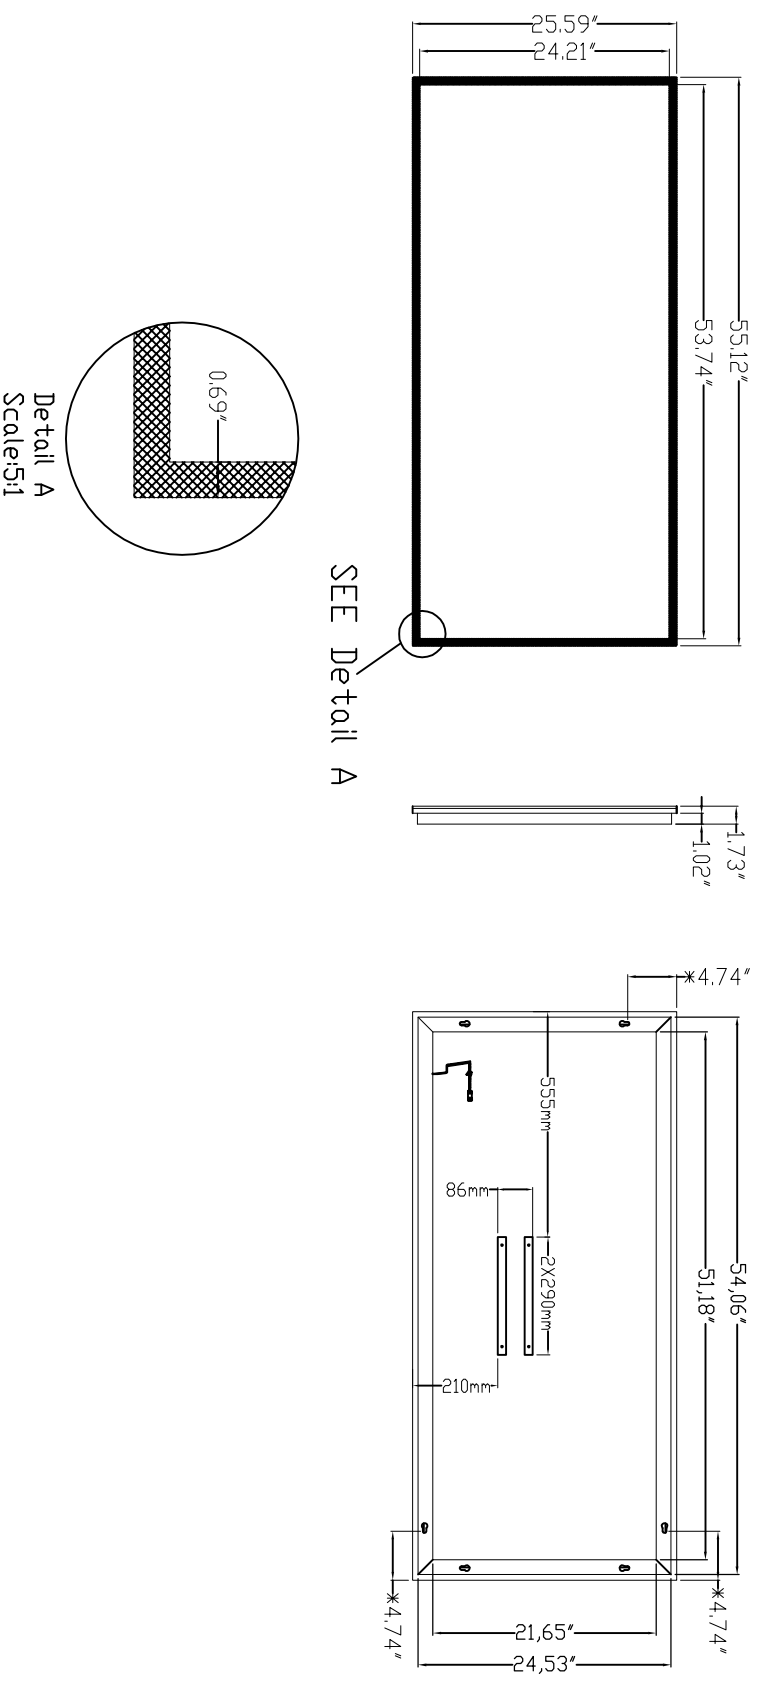

LOOK Backlit Mirror Install Instructions

Part #: 69455,ELS,5626,KKK,RMT

IMPORTANT INSTALLATION CONSIDERATIONS

See installation instructions for full details on the mounting of these mirrors.

The dimensions below are for reference only, all dimensions should be verified with actual product prior to final installation.

The grounded outlet box should NOT be located behind the power supply housing or it will prevent the mirror from being plugged in properly

A code compliant duplex receptacle should be used to ensure proper installation.