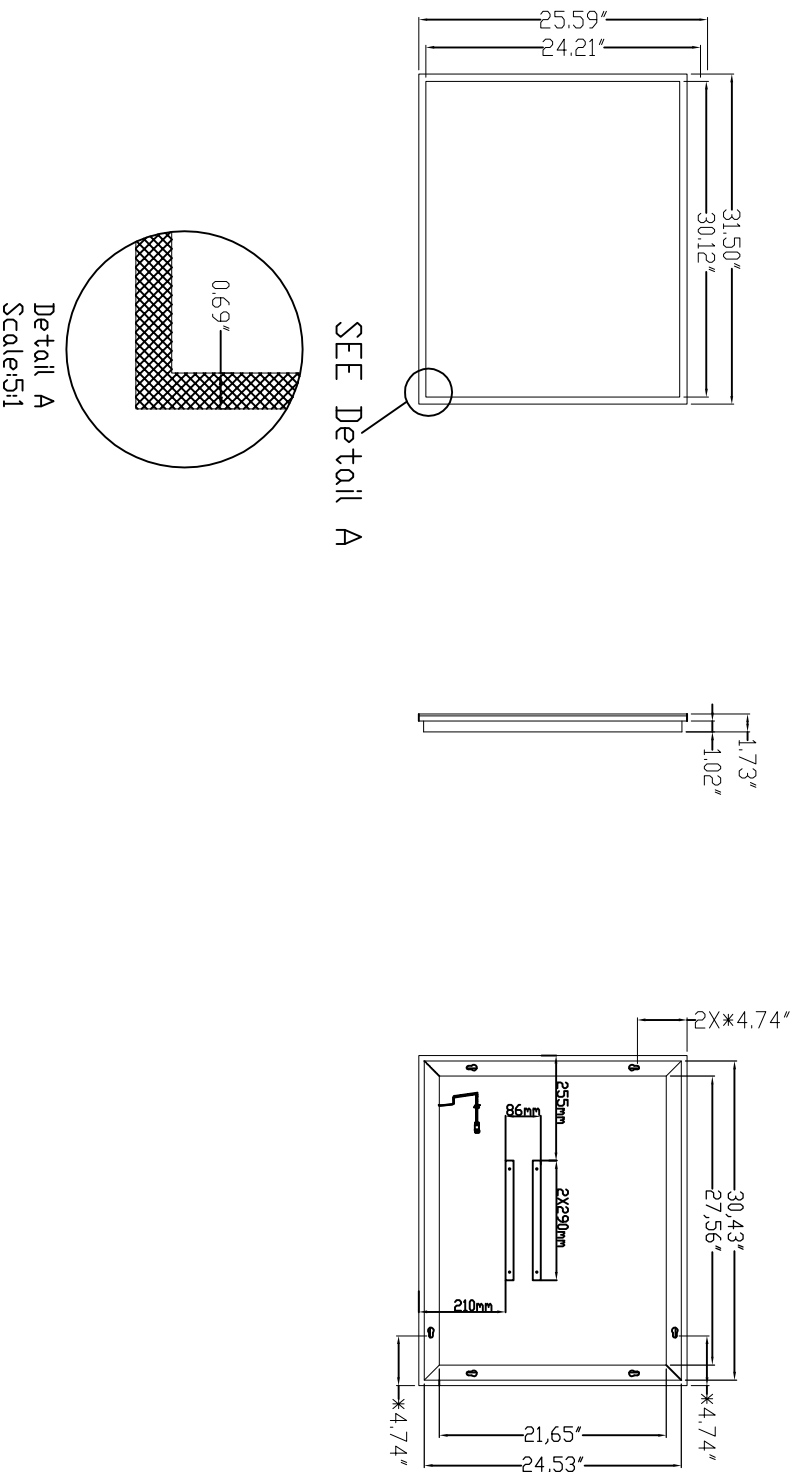

LOOK Backlit Mirror Install Instructions

Part #: 69455,ELS,3226,KKK,RMT

IMPORTANT INSTALLATION CONSIDERATIONS

See installation instructions for full details on the mounting of these mirrors.

The dimensions below are for reference only, all dimensions should be verified with actual product prior to final installation.

The grounded outlet box should NOT be located behind the power supply housing or it will prevent the mirror from being plugged in properly. A code compliant duplex receptacle should be used to ensure proper installation.