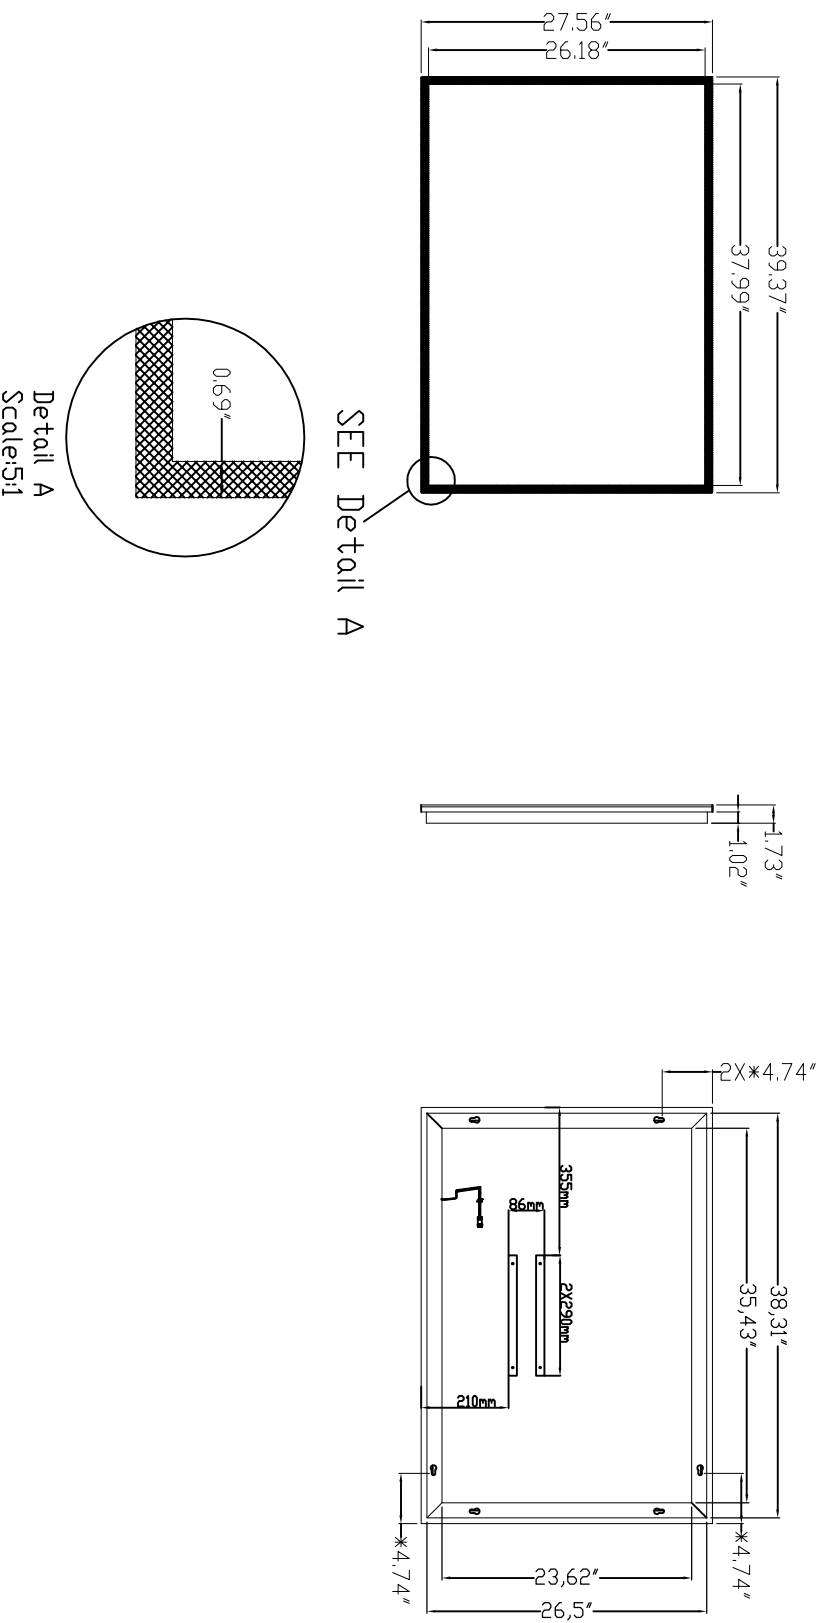

LOOK Backlit Mirror Install Instructions

Part #: 69455.ELS.3927.KKK.RMT

IMPORTANT INSTALLATION CONSIDERATIONS

See installation instructions for full details on the mounting of these mirrors.

The dimensions below are for reference only. All dimensions should be verified with actual product prior to final installation.

The grounded outlet box should NOT be located behind the power supply housing or it will prevent the mirror from being plugged in properly.

A code compliant duplex receptacle should be used to ensure proper installation.