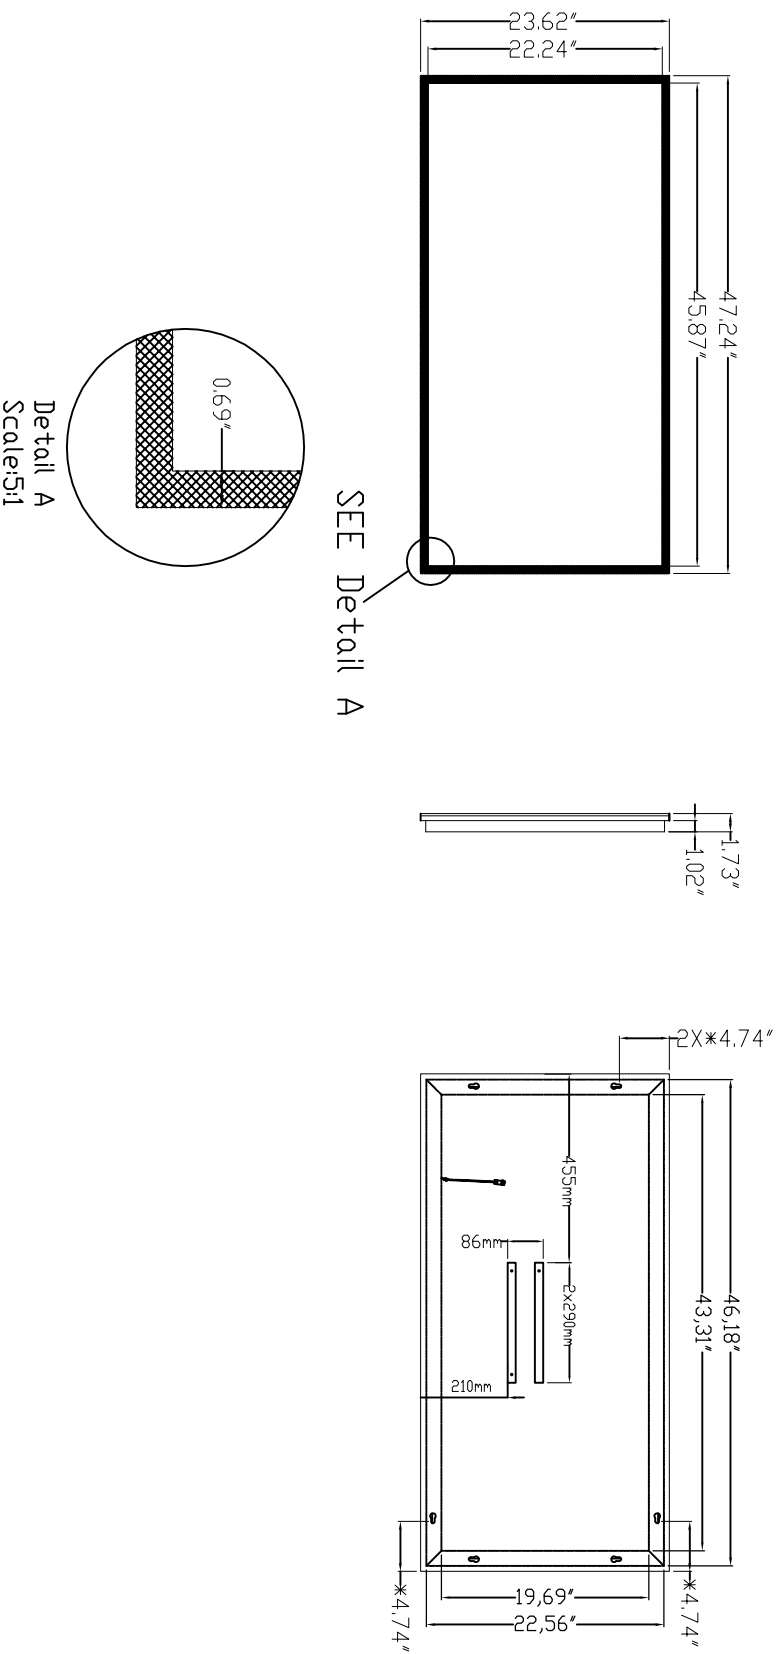

LOOK Backlit Mirror Install Instructions

Part #: 69455.ELS.2448.KKK.RMT

IMPORTANT INSTALLATION CONSIDERATIONS

See installation instructions for full details on the mounting of these mirrors.

The dimensions below are for reference only, all dimensions should be verified with actual product prior to final installation.

The grounded outlet box should NOT be located behind the power supply housing or it will prevent the mirror from being plugged in properly. A code compliant duplex receptacle should be used to ensure proper installation.

3030 Corporate Grove Dr. • Hudsonville • MI • 49426

Phone: 616-396-1355 • www.itc-us.com • DOC#: 710-00061 Rev F • 04/28/21