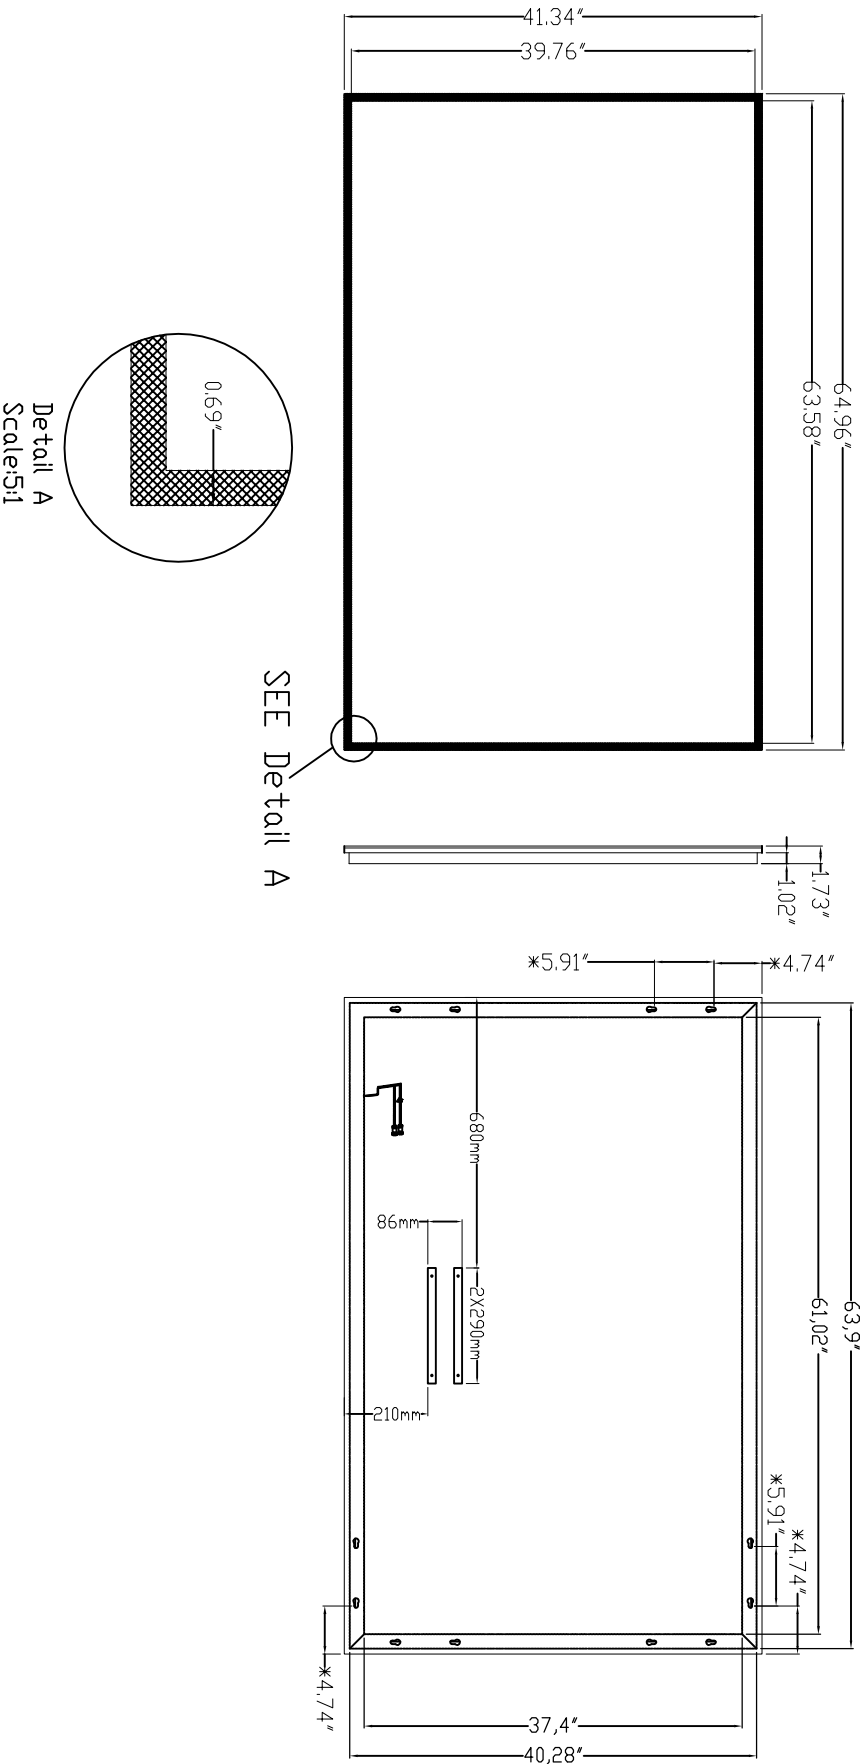

LOOK Backlit Mirror Install Instructions

Part #: 69455.ELS.6642.KKK.RMT

IMPORTANT INSTALLATION CONSIDERATIONS

See installation instructions for full details on the mounting of these mirrors. The dimensions below are for reference only, all dimensions should be verified with actual product prior to final installation. The grounded outlet box should NOT be located behind the power supply housing or it will prevent the mirror from being plugged in properly. A code compliant duplex receptacle should be used to ensure proper installation.