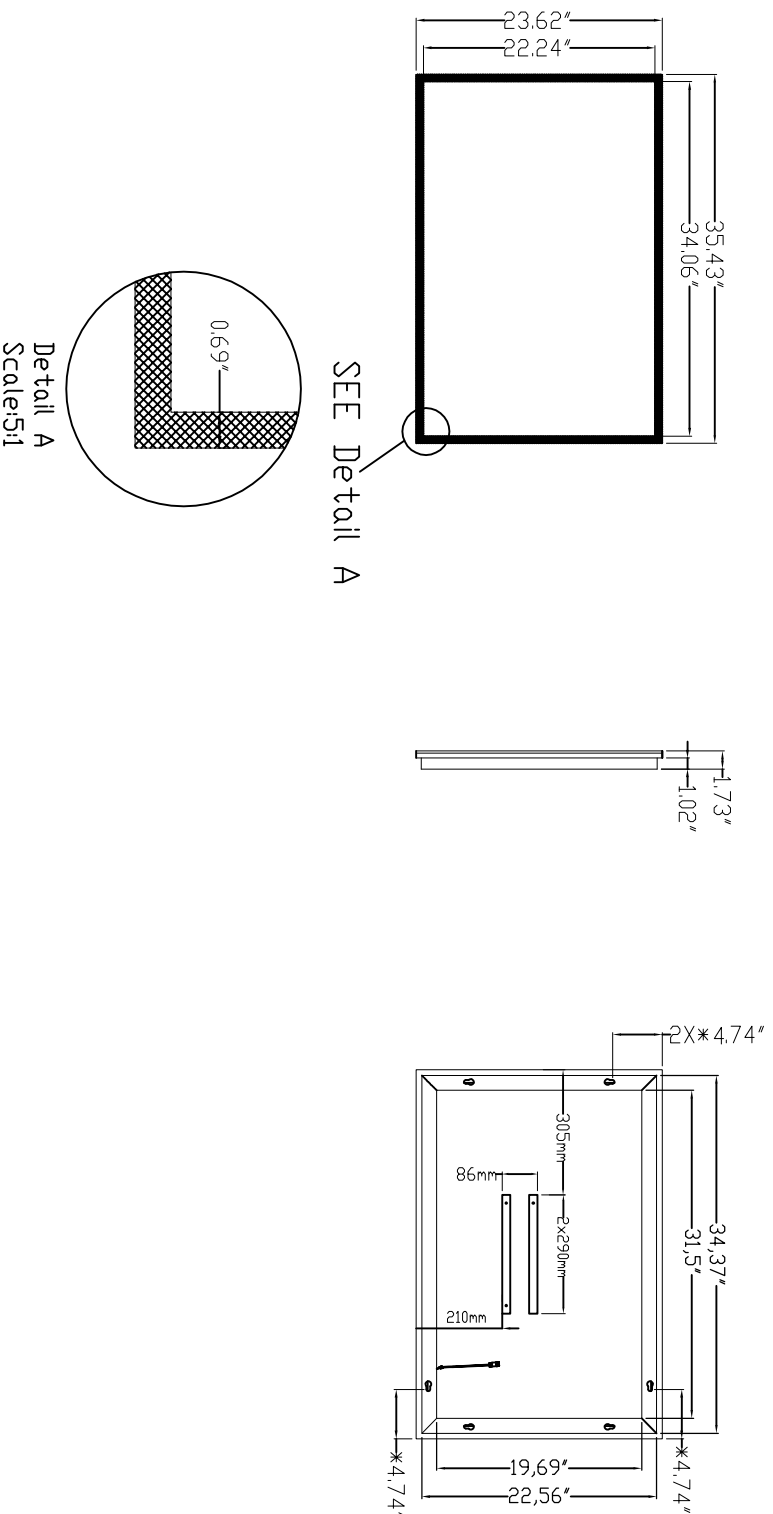

LOOK Backlit Mirror Install Instructions

Part #: 69455.ELS.2436.KKK.RMT

IMPORTANT INSTALLATION CONSIDERATIONS

See installation instructions for full details on the mounting of these mirrors.

The dimensions below are for reference only, all dimensions should be verified with actual product prior to final installation.

The grounded outlet box should NOT be located behind the power supply housing or it will prevent the mirror from being plugged in properly. A code compliant duplex receptacle should be used to ensure proper installation.

LOOK Backlit Mirror Install Instructions

Part #: 69455.ELS.2448.KKK.RMT

IMPORTANT INSTALLATION CONSIDERATIONS

See installation instructions for full details on the mounting of these mirrors.

The dimensions below are for reference only, all dimensions should be verified with actual product prior to final installation.

See installation instructions for full details on the mounting of these mirrors.

The dimensions below are for reference only, all dimensions should be verified with actual product prior to final installation.