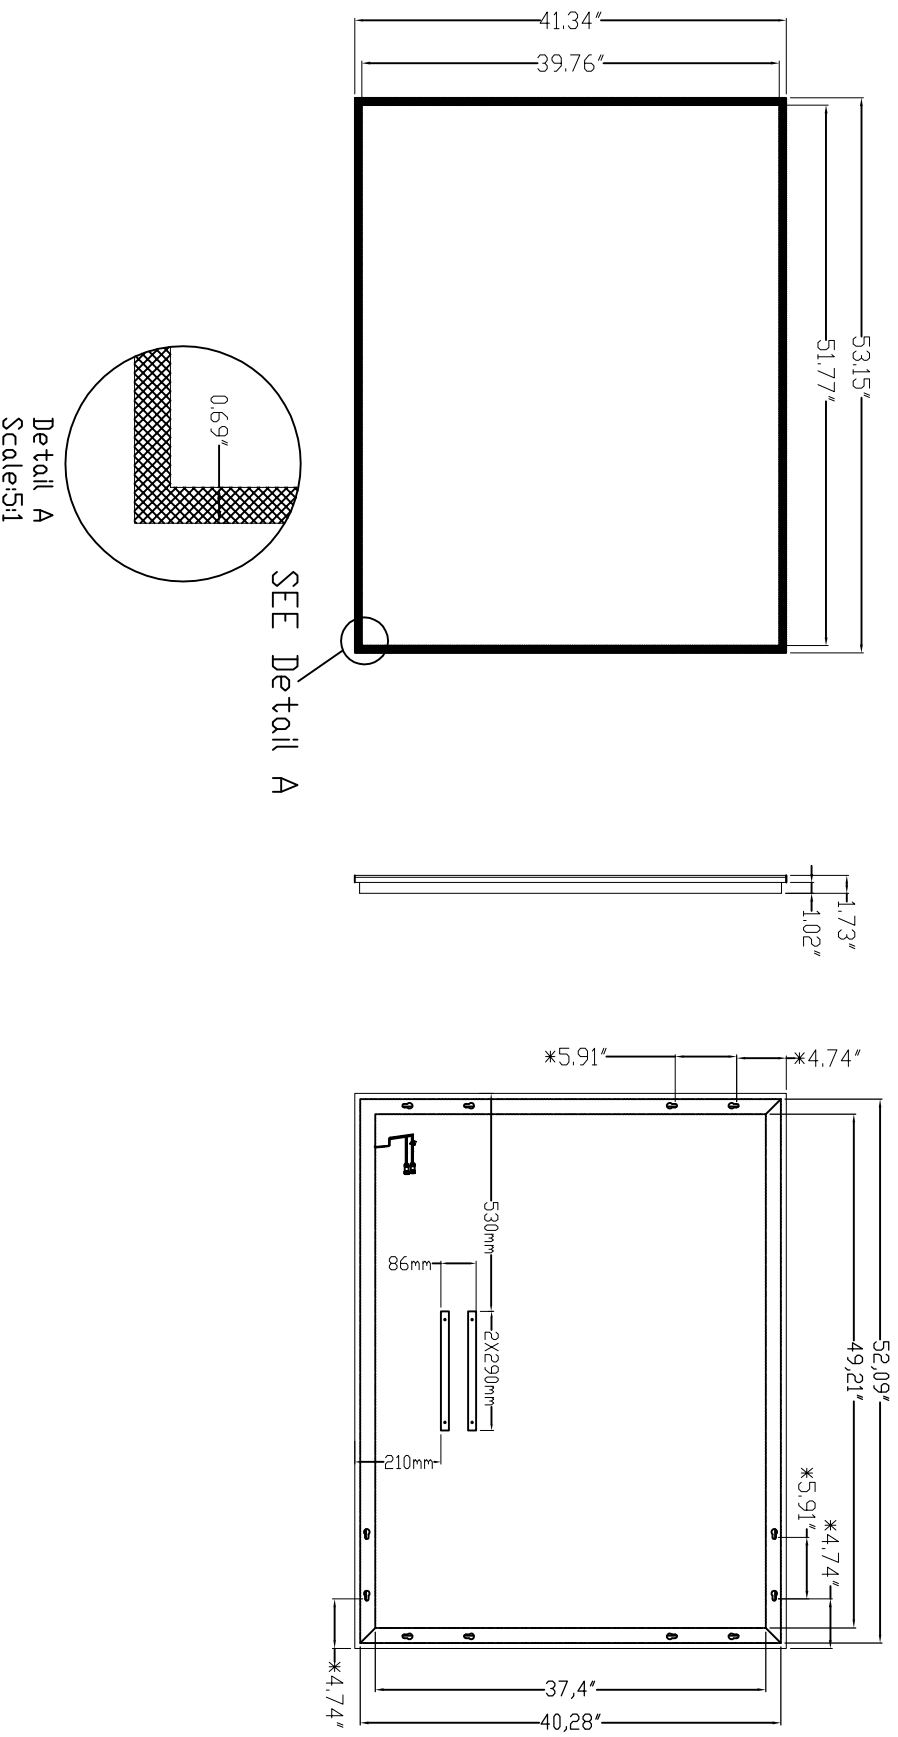

LOOK Backlit Mirror Install Instructions

Part #: 69455.ELS.5442.KKK.RMT

IMPORTANT INSTALLATION CONSIDERATIONS

See installation instructions for full details on the mounting of these mirrors.

The dimensions below are for reference only, all dimensions should be verified with actual product prior to final installation.

The grounded outlet box should NOT be located behind the power supply housing or it will prevent the mirror from being plugged in properly.

A code compliant duplex receptacle should be used to ensure proper installation.