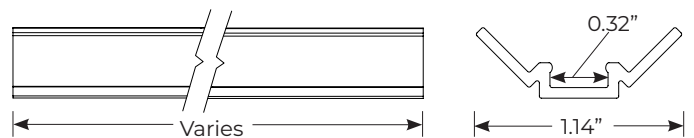

Linear Closet Light

Features

- Plastic channel can be screwed or stapled in place.
- Standard 12", 24", 36" and 48" sizes available, additional sizes can be provided on request*.
- Channel available in black or white. Channel is designed for interior installation and is not rated for UV exposure.
- Dual flange allows channel to be mounted on the ceiling or wall above the door ensuring adequate light coverage.
- Linear length provides more even lighting than traditional puck style closet lights.

6300K

3000K

Product Details

Dimensions	Tape Light: 0.315" Wide (8mm) Channel: 1.14" Wide
Total Wattage	1.4 W/Ft
Voltage	10 - 14V DC
Current	0.11 A/Ft
Lumen Output	70 LM/Ft
LED Color	3000K or 6300K
Wire Length	12"
Wire Size	18AWG
IP Rating	IP54
Operating Temp.	0°F - 120°F (-20°C - 50°C)

TPR12KK-LLL12-8-99W

TPR12KK-LLL12-8-99B

Specification Guide

Sample Part #: TPR1230-9012-8-99B

Base Part
Voltage
LED Color
Roll Length
Wire Length
Light Width
Channel Color

Base Part #	Voltage	LED Color	Light Length*	Wire Length	Light Width	Channel Color
TPR - Light Style	12 - 12V	30 - 3000K 63 - 6300K	30 - 30cm (11.8") 60 - 60cm (23.6") 90 - 90cm (35.4") 120 - 120cm (47.2")	12 - 12"	8 - 8mm	99B - Black channel 99W - White channel