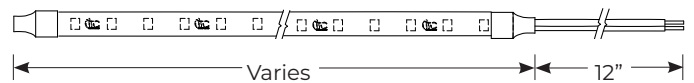

Linear Closet Light

Features

- Plastic channel can be screwed or stapled in place.
- Standard 12", 24", 36" and 48" sizes available, additional sizes can be provided on request*.
- Channel available in black or white. Channel is designed for interior installation and is not rated for UV exposure.
- Dual flange allows channel to be mounted on the ceiling or wall above the door ensuring adequate light coverage.
- Linear length provides more even lighting than traditional puck style closet lights.

6300K

3000K

Product Details

Dimensions	Tape Light: 0.315" Wide (8mm) Channel: 1.14" Wide
Total Wattage	1.4 W/Ft
Voltage	10 - 14V DC
Current	0.11 A/Ft
Lumen Output	70 LM/Ft
LED Color	3000K or 6300K
Wire Length	12"
Wire Size	18AWG
IP Rating	IP54
Operating Temp.	0°F - 120°F (-20°C - 50°C)

TPR12KK-LLL12-8-99W

TPR12KK-LLL12-8-99B

Specification Guide

Sample Part #: TPR1230-9012-8-99B

Base Part
Voltage
LED Color
Roll Length
Wire Length
Light Width
Channel Color

Base Part #	Voltage	LED Color	Light Length*	Wire Length	Light Width	Channel Color
TPR - Light Style	12 - 12V	30 - 3000K 63 - 6300K	30 - 30cm (11.8") 60 - 60cm (23.6") 90 - 90cm (35.4") 120 - 120cm (47.2")	12 - 12"	8 - 8mm	99B - Black channel 99W - White channel