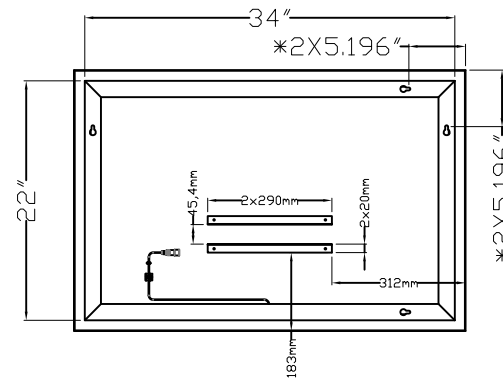

LOOK Backlit Mirror Install Instructions

Part #694NE2436-KKXX00B

IMPORTANT INSTALLATION CONSIDERATIONS

See installation instructions for full details on the mounting of these mirrors.

The dimensions below are for reference only, all dimensions should be verified with actual product prior to final installation.

The grounded outlet box should NOT be located behind the power supply housing or it will prevent the mirror from being plugged in properly.

A code compliant duplex receptacle should be used to ensure proper installation.