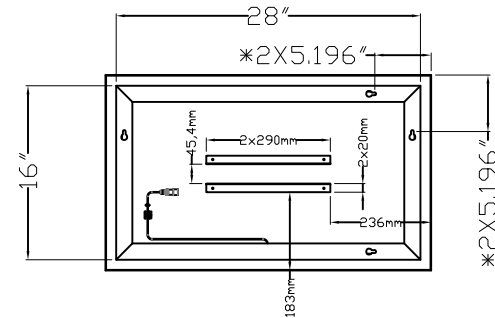

LOOK Backlit Mirror Install Instructions

Part #694NE1830-KKXX00B

IMPORTANT INSTALLATION CONSIDERATIONS

See installation instructions for full details on the mounting of these mirrors.

The dimensions below are for reference only, all dimensions should be verified with actual product prior to final installation.

The grounded outlet box should NOT be located behind the power supply housing or it will prevent the mirror from being plugged in properly.

A code compliant duplex receptacle should be used to ensure proper installation.