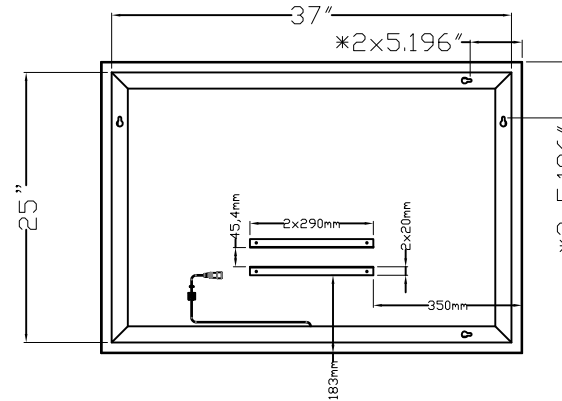

LOOK Backlit Mirror Install Instructions

Part #694NE3927-KKXX00B

IMPORTANT INSTALLATION CONSIDERATIONS

See installation instructions for full details on the mounting of these mirrors.

The dimensions below are for reference only, all dimensions should be verified with actual product prior to final installation.

The grounded outlet box should NOT be located behind the power supply housing or it will prevent the mirror from being plugged in properly.

A code compliant duplex receptacle should be used to ensure proper installation.