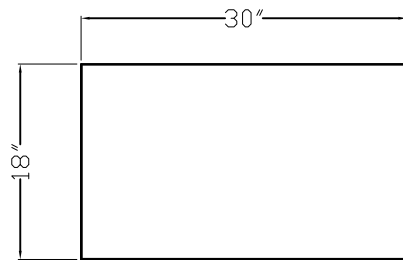

IMPORTANT INSTALLATION CONSIDERATIONS

See installation instructions for full details on the mounting of these mirrors.

The dimensions below are for reference only, all dimensions should be verified with actual product prior to final installation.

The grounded outlet box should NOT be located behind the power supply housing or it will prevent the mirror from being plugged in properly.

A code compliant duplex receptacle should be used to ensure proper installation.