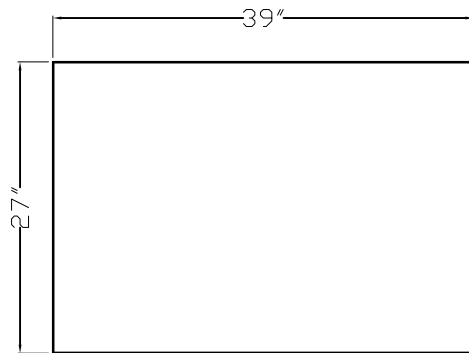

IMPORTANT INSTALLATION CONSIDERATIONS

See installation instructions for full details on the mounting of these mirrors.

The dimensions below are for reference only, all dimensions should be verified with actual product prior to final installation.

The grounded outlet box should NOT be located behind the power supply housing or it will prevent the mirror from being plugged in properly.

A code compliant duplex receptacle should be used to ensure proper installation.