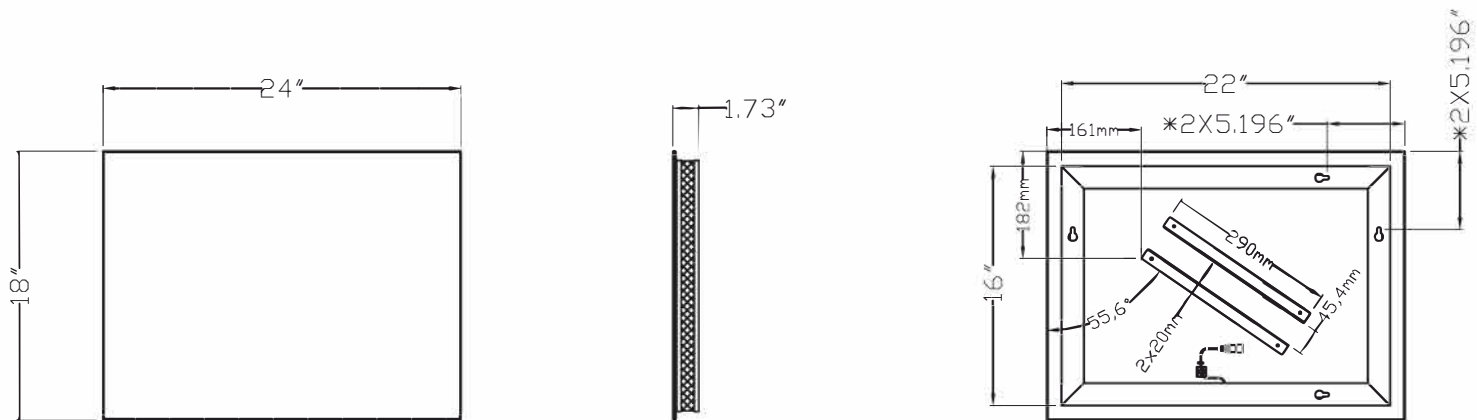

The grounded outlet box should NOT be located behind the power supply housing or it will prevent the mirror from being plugged in properly.

A code compliant duplex receptacle should be used to ensure proper installation.

LOOK Backlit Mirror Install Instructions

Part #694NE1824-KKXX00B

IMPORTANT INSTALLATION CONSIDERATIONS

See installation instructions for full details on the mounting of these mirrors.

The dimensions below are for reference only, all dimensions should be verified with actual product prior to final installation.