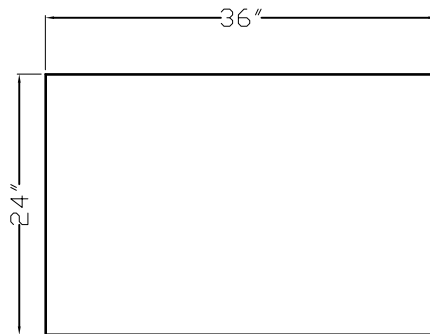

IMPORTANT INSTALLATION CONSIDERATIONS

See installation instructions for full details on the mounting of these mirrors.

The dimensions below are for reference only, all dimensions should be verified with actual product prior to final installation.

The grounded outlet box should NOT be located behind the power supply housing or it will prevent the mirror from being plugged in properly.

A code compliant duplex receptacle should be used to ensure proper installation.