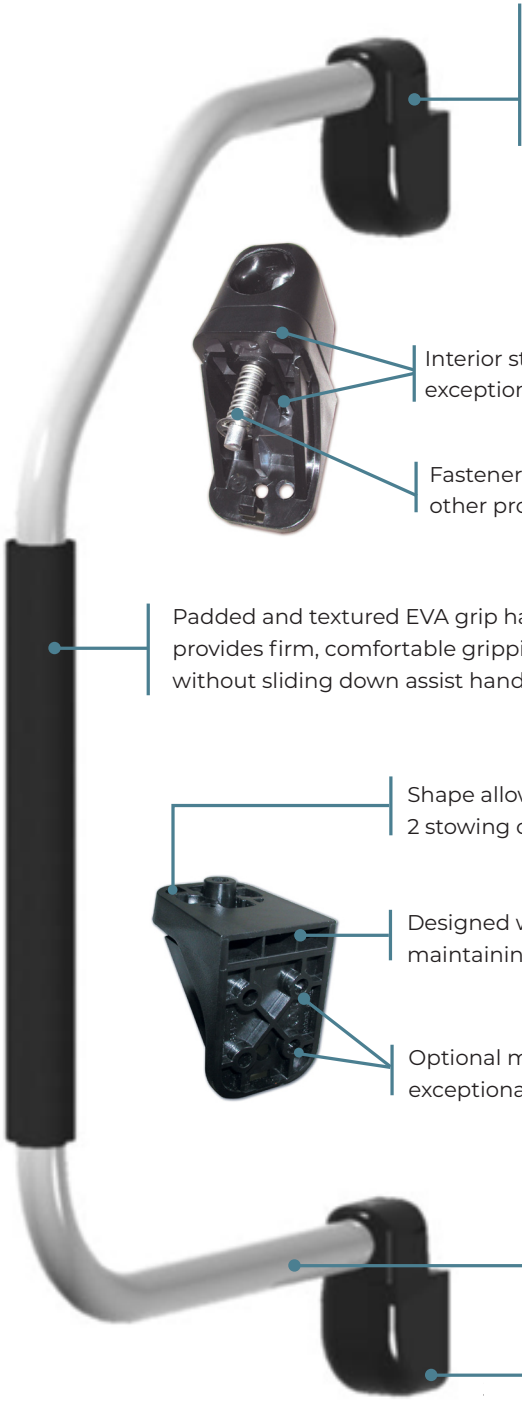

Stow & Go™ Folding Assist Handle

Part Numbers

86472-W/B	White Finish
86472-B/B	Black Finish
86472-FSS/B	Faux Stainless Finish
86473-W/B	Mini Handle, White Finish
86473-B/B	Mini Handle, Black Finish
86473-FSS/B	Mini Handle, Faux Stainless Finish

Engineered compact design of polycarbonate end caps provides exceptional strength without adding "bulky" appearance.

Interior structure designed for exceptional strength & safety.

Fastener will not twist off, unlike other products using a nut.

Padded and textured EVA grip handle provides firm, comfortable gripping surface without sliding down assist handle tube.

Shape allows for 3 positions; 2 stowing options & 1 open position.

Designed with strength in mind while maintaining a sleek, compact shape.

Optional mounting screw holes add exceptional strength & stability.

Assist handle available in white, black and faux stainless finish.

No exposed fasteners on assist handle end caps.

Standard Stow & Go

Mini Stow & Go