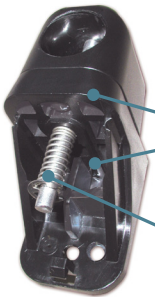

Stow & Go™ Folding Assist Handle

Part Numbers

86472-W/B	White Finish
86472-B/B	Black Finish
86472-FSS/B	Faux Stainless Finish
86473-W/B	Mini Handle, White Finish
86473-B/B	Mini Handle, Black Finish
86473-FSS/B	Mini Handle, Faux Stainless Finish

Engineered compact design of polycarbonate end caps provides exceptional strength without adding "bulky" appearance.

Interior structure designed for exceptional strength & safety.

Fastener will not twist off, unlike other products using a nut.

Padded and textured EVA grip handle provides firm, comfortable gripping surface without sliding down assist handle tube.

Shape allows for 3 positions; 2 stowing options & 1 open position.

Designed with strength in mind while maintaining a sleek, compact shape.

Optional mounting screw holes add exceptional strength & stability.

Assist handle available in white, black and faux stainless finish.

No exposed fasteners on assist handle end caps.

Standard Stow & Go

Mini Stow & Go