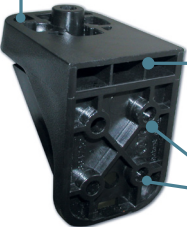

Stow & Go™ Folding Assist Handle

Part Numbers

86472-W/B	White Finish
86472-B/B	Black Finish
86472-FSS/B	Faux Stainless Finish
86473-W/B	Mini Handle, White Finish
86473-B/B	Mini Handle, Black Finish
86473-FSS/B	Mini Handle, Faux Stainless Finish

Engineered compact design of polycarbonate end caps provides exceptional strength without adding "bulky" appearance.

Interior structure designed for exceptional strength & safety.

Fastener will not twist off, unlike other products using a nut.

Padded and textured EVA grip handle provides firm, comfortable gripping surface without sliding down assist handle tube.

Shape allows for 3 positions; 2 stowing options & 1 open position.

Designed with strength in mind while maintaining a sleek, compact shape.

Optional mounting screw holes add exceptional strength & stability.

Assist handle available in white, black and faux stainless finish.

No exposed fasteners on assist handle end caps.

Standard Stow & Go

Mini Stow & Go