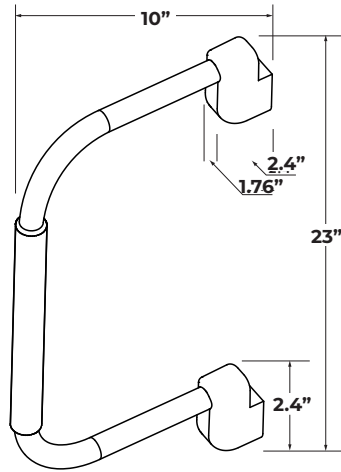

Mini Stow & Go