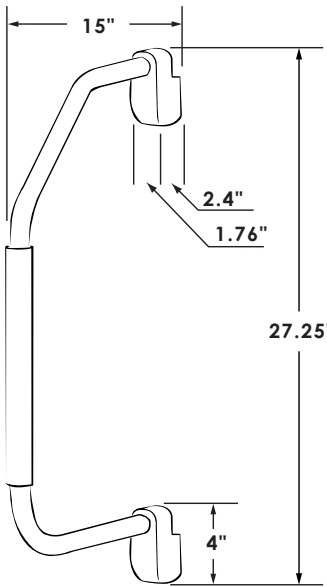

Standard Stow & Go