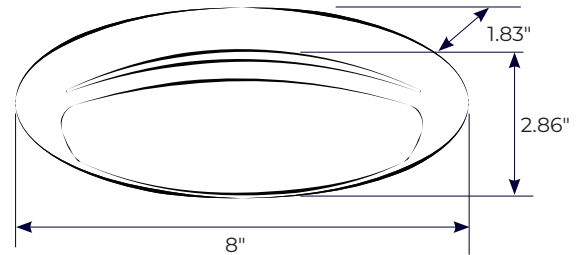

White LED and White/Amber LED Exterior Porch Light

Features

- Attractive surface mount design
- Perfect for exterior patio illumination
- Available in chrome, black or white finish options
- Bright, downward directed light illuminates patio area
- Available in white LED or dual action amber/white to reduce pest attraction
- Amber/white light operates on a 3-way switch
- Brilliantly clear UV stable acrylic lens
- LED technology offers a reduced energy consumption and long fixture life
- Accent reveal at top for accent up-lighting
- Sealed fixture - IP66 listed

Part Numbers

69767B-XX White LED

69768-XX White/Amber LED

[XX - Bezel Finish] CH = Chrome | BK = Black | WH = White

Product Details

	69767B-XX	69768-XX
Finish	Chrome, Black or White	
Lens Material	Water Clear Acrylic	
Voltage	12V DC	
Wattage	7.6W	White: 7.4W Amber: 1.6W
Current	.56A	White: .54A Amber: .12A
Lumens	310LM	White: 255LM Amber: 20LM
Color Temp.	White	White/Amber
IP Rating	IP66	