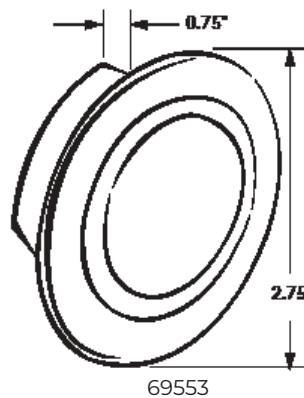

Decor™ Color Selection Overhead Light

Features

- Fully dimmable warm white/cool white color options allow you to customize the lighting to your preference or current task
- Provide additional lighting control to end users without adding additional SKUs
- Solid brass housing plated in brushed nickel
- Complete with frosted lens for soft pleasing glow of illumination
- Three wire system requires a double pole dimming switch
- No visible fasteners

Product Details

Housing Material	Plated Brass
Lens Material	Frosted Glass
Voltage	13.6V DC
Wattage	2.5W
Current	0.2A
Lumens	120LM
Color Temp.	3000K/6500K Combo
Cutout Dimensions	2.25"

Specification Guide

Sample Part #: 69554FUSP-05-3065-NN

Base Part # .....
Mounting Style .....
LED Type .....
Color Temperature .....
Wire Configuration .....

Base Part #	Mounting Style	LED Type	Color Temp.	Wire Configuration
69553FU - W/O Bezel 69554FU - W/ Bezel	SP - Spring SM - Surface LS - Leaf Spring*	05 - 9 LEDs	3065 - 3000K/ 6500K	NN - Negative Common NP - Positive Common

*No bezel version only

69553