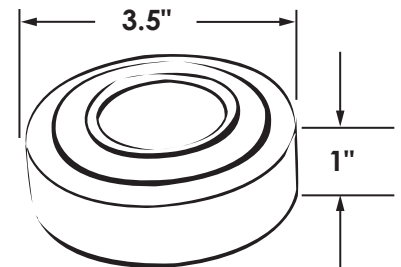

Decor™ Color Selection Overhead Light

Features

- Fully dimmable warm white/cool white color options allow you to customize the lighting to your preference or current task
- Provide additional lighting control to end users without adding additional SKUs
- Solid brass housing plated in brushed nickel
- Complete with frosted lens for soft pleasing glow of illumination
- Three wire system requires a double pole dimming switch
- No visible fasteners

Product Details

Housing Material	Plated Brass
Lens Material	Frosted Glass
Voltage	13.6V DC
Wattage	2.5W
Current	0.2A
Lumens	120LM
Color Temp.	3000K/6500K Combo
Cutout Dimensions	2.25"

Specification Guide

Sample Part #: 69554FUSP-05-3065-NN

Base Part # .....
Mounting Style .....
LED Type .....
Color Temperature .....
Wire Configuration .....

Base Part #	Mounting Style	LED Type	Color Temp.	Wire Configuration
69553FU - W/O Bezel 69554FU - W/ Bezel	SP - Spring SM - Surface LS - Leaf Spring*	05 - 9 LEDs	3065 - 3000K/ 6500K	NN - Negative Common NP - Positive Common

*No bezel version only

69554