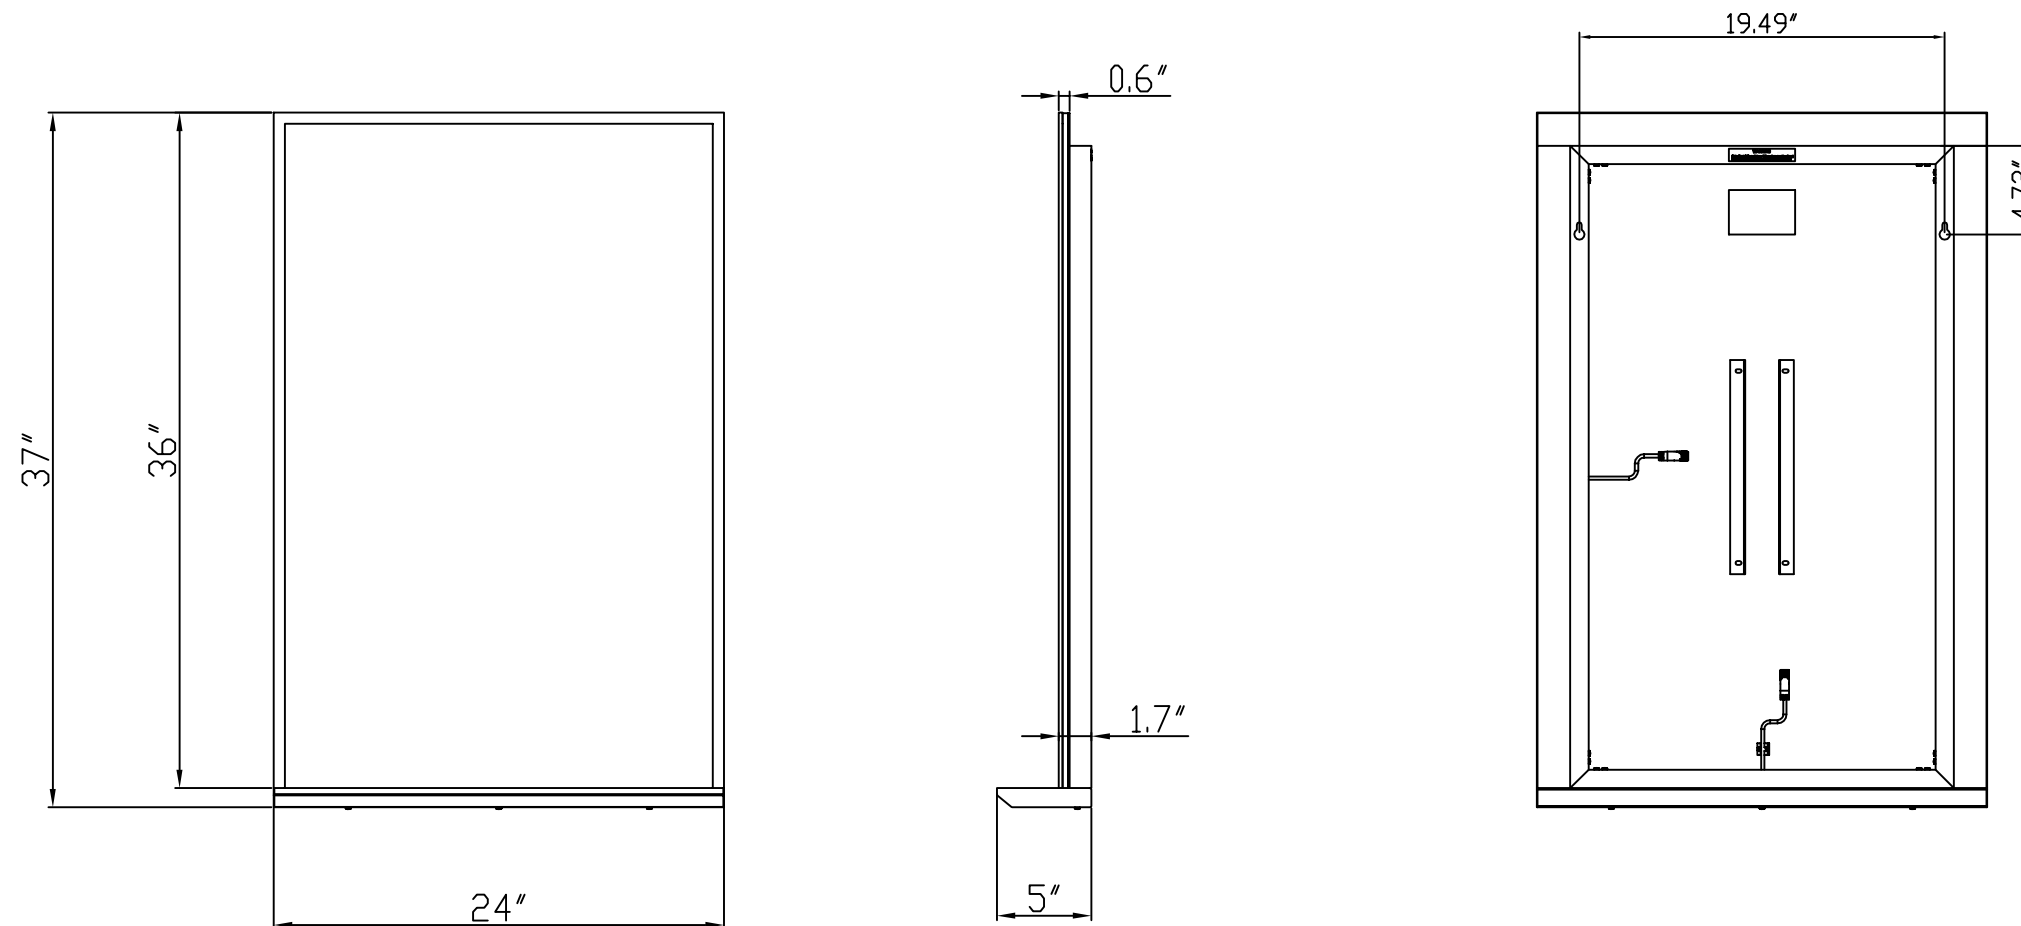

LOOK Backlit Mirror Install Instructions

694SM2436-KKSO006

IMPORTANT INSTALLATION CONSIDERATIONS

See installation instructions for full details on the mounting of these mirrors.

The dimensions below are for reference only, all dimensions should be verified with actual product prior to final installation.

The grounded outlet box should NOT be located behind the power supply housing or it will prevent the mirror from being plugged in properly.

A code compliant duplex receptacle should be used to ensure proper installation.