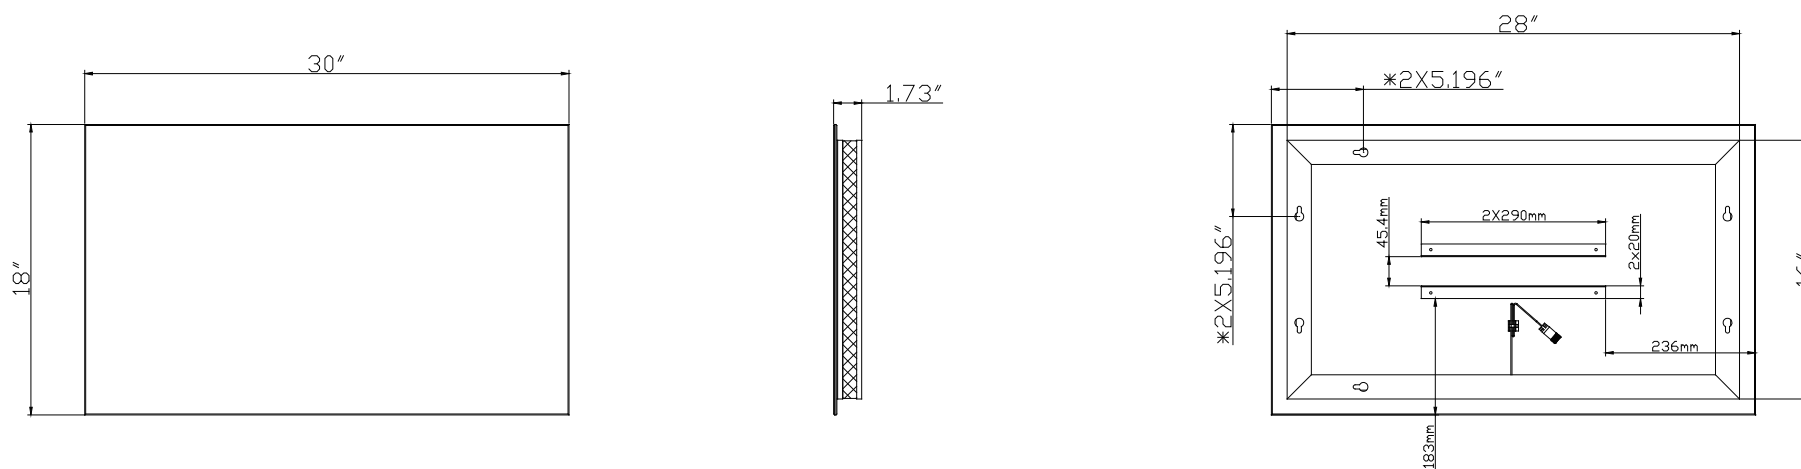

LOOK Backlit Mirror Install Instructions

Part #694NE1830-KKXX00B

IMPORTANT INSTALLATION CONSIDERATIONS

See installation instructions for full details on the mounting of these mirrors.

The dimensions below are for reference only, all dimensions should be verified with actual product prior to final installation.

The grounded outlet box should NOT be located behind the power supply housing or it will prevent the mirror from being plugged in properly.

A code compliant duplex receptacle should be used to ensure proper installation.