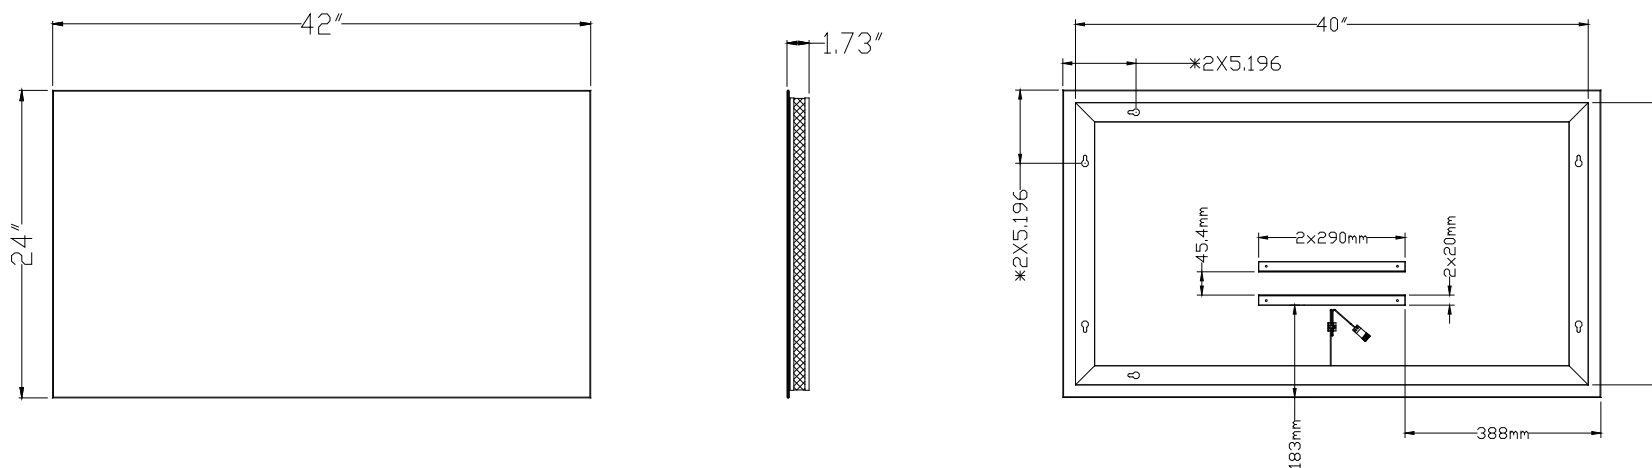

LOOK Backlit Mirror Install Instructions

Part #694NE2442-KKXX00B

IMPORTANT INSTALLATION CONSIDERATIONS

See installation instructions for full details on the mounting of these mirrors.

The dimensions below are for reference only, all dimensions should be verified with actual product prior to final installation.

The grounded outlet box should NOT be located behind the power supply housing or it will prevent the mirror from being plugged in properly.

A code compliant duplex receptacle should be used to ensure proper installation.