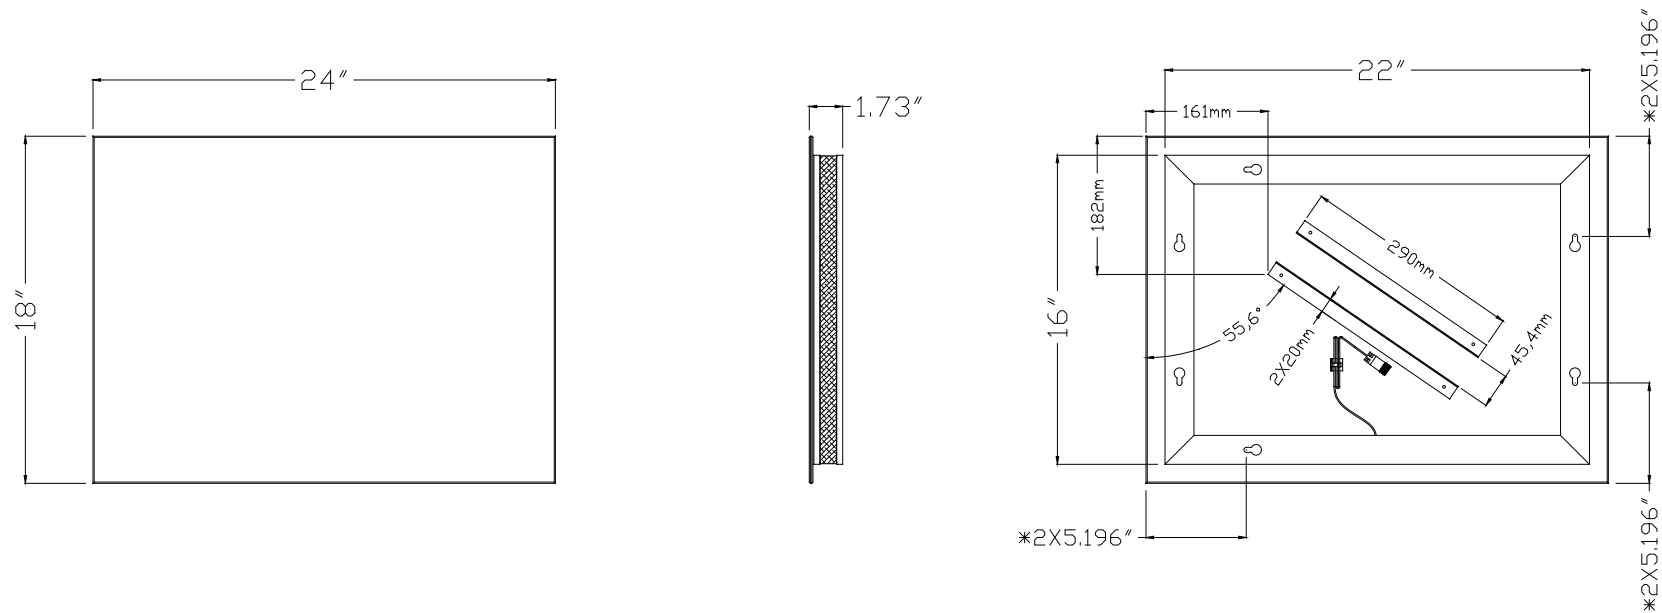

LOOK Backlit Mirror Install Instructions

Part #694NE1824-KKXX00B

IMPORTANT INSTALLATION CONSIDERATIONS

See installation instructions for full details on the mounting of these mirrors.

The dimensions below are for reference only, all dimensions should be verified with actual product prior to final installation.

The grounded outlet box should NOT be located behind the power supply housing or it will prevent the mirror from being plugged in properly.

A code compliant duplex receptacle should be used to ensure proper installation.