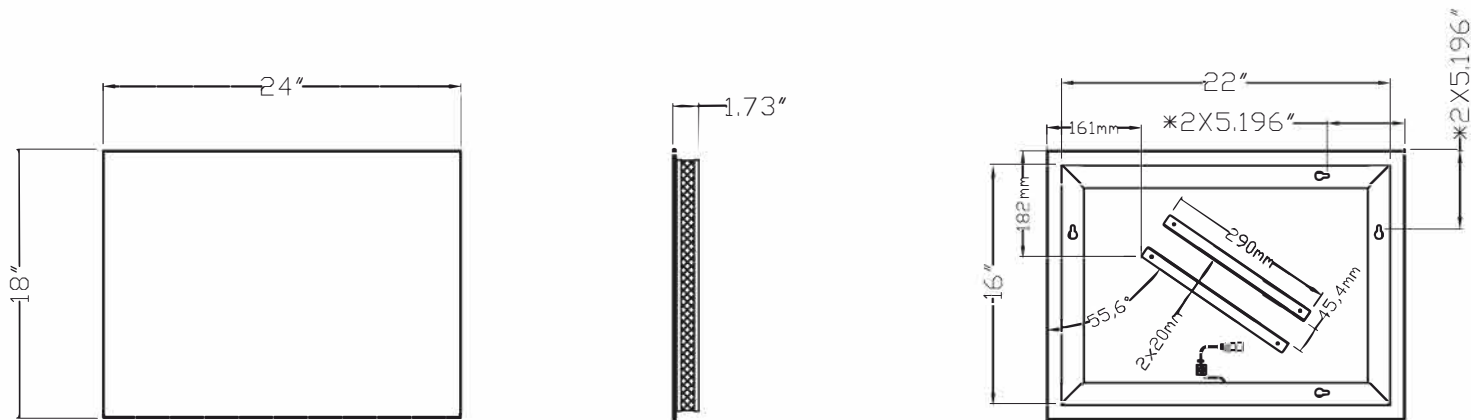

LOOK Classic Backlit Mirror Install Instructions

Part #694NE1824-KKXX00B

IMPORTANT INSTALLATION CONSIDERATIONS

See installation instructions for full details on the mounting of these mirrors.

The dimensions below are for reference only, all dimensions should be verified with actual product prior to final installation.

The grounded outlet box should NOT be located behind the power supply housing or it will prevent the mirror from being plugged in properly.

A code compliant duplex receptacle should be used to ensure proper installation.