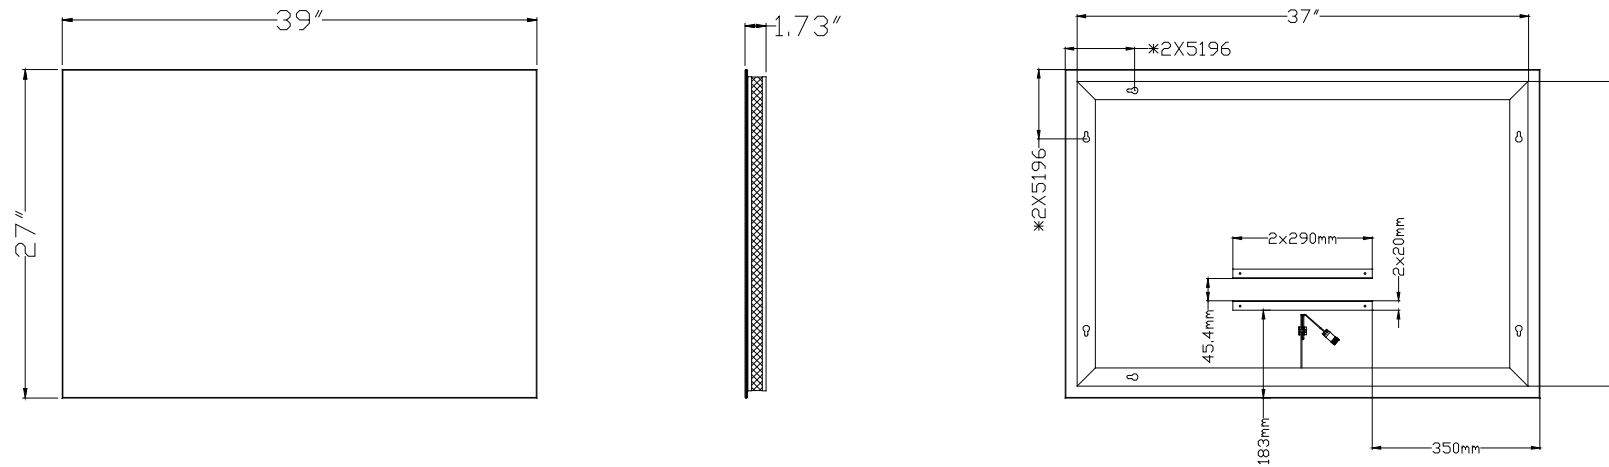

LOOK Backlit Mirror Install Instructions

Part #694NE3927-KKXX00B

IMPORTANT INSTALLATION CONSIDERATIONS

See installation instructions for full details on the mounting of these mirrors.

The dimensions below are for reference only, all dimensions should be verified with actual product prior to final installation.

The grounded outlet box should NOT be located behind the power supply housing or it will prevent the mirror from being plugged in properly.

A code compliant duplex receptacle should be used to ensure proper installation.