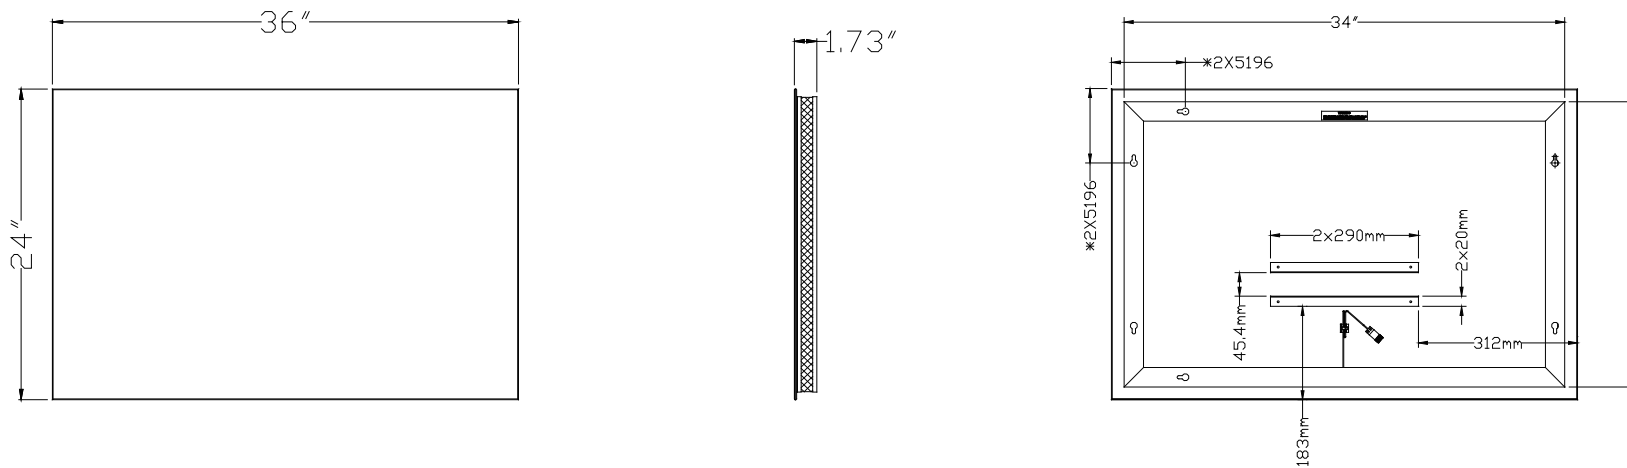

LOOK Backlit Mirror Install Instructions

Part #694NE2436-KKXX00B

IMPORTANT INSTALLATION CONSIDERATIONS

See installation instructions for full details on the mounting of these mirrors.

The dimensions below are for reference only, all dimensions should be verified with actual product prior to final installation.

The grounded outlet box should NOT be located behind the power supply housing or it will prevent the mirror from being plugged in properly.

A code compliant duplex receptacle should be used to ensure proper installation.