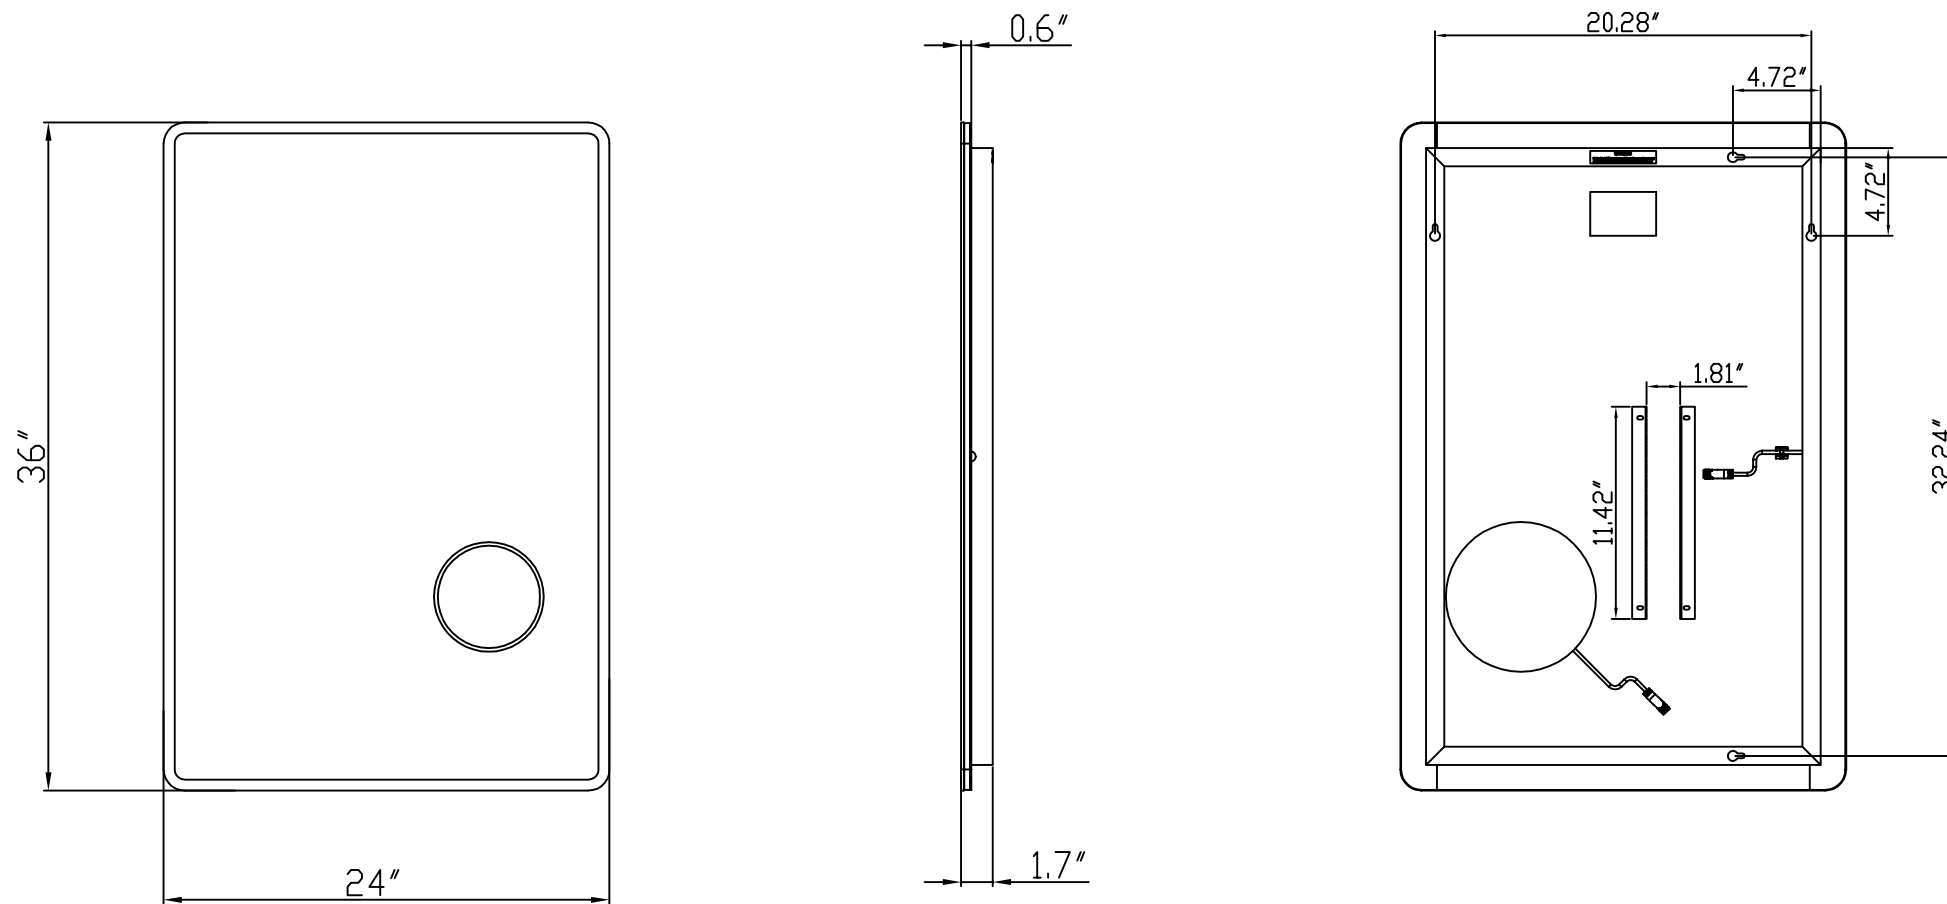

LOOK Backlit Mirror Install Instructions

694MM2436-KKSO00B

IMPORTANT INSTALLATION CONSIDERATIONS

See installation instructions for full details on the mounting of these mirrors.

The dimensions below are for reference only, all dimensions should be verified with actual product prior to final installation.

The grounded outlet box should NOT be located behind the power supply housing or it will prevent the mirror from being plugged in properly.

A code compliant duplex receptacle should be used to ensure proper installation.

See installation instructions for full details on the mounting of these mirrors.

The dimensions below are for reference only, all dimensions should be verified with actual product prior to final installation.