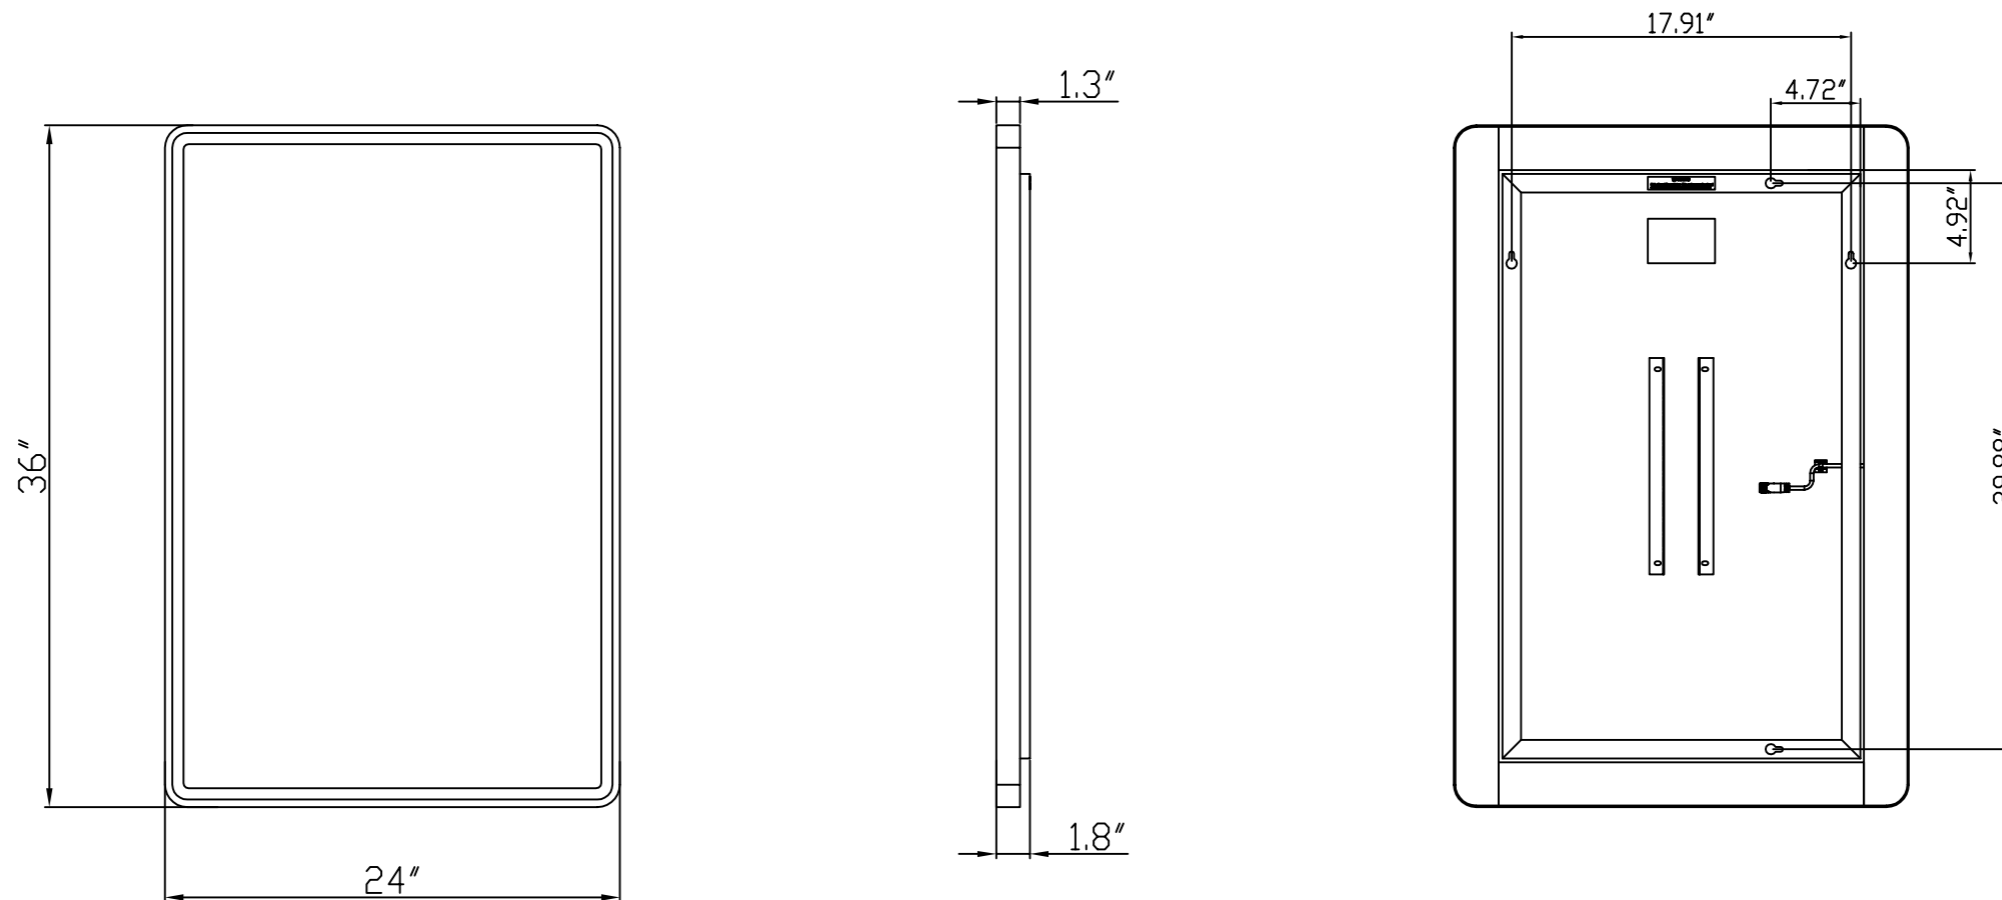

LOOK Backlit Mirror Install Instructions

694FM2436-KKSO001

IMPORTANT INSTALLATION CONSIDERATIONS

See installation instructions for full details on the mounting of these mirrors.

The dimensions below are for reference only, all dimensions should be verified with actual product prior to final installation.

The grounded outlet box should NOT be located behind the power supply housing or it will prevent the mirror from being plugged in properly.

A code compliant duplex receptacle should be used to ensure proper installation.