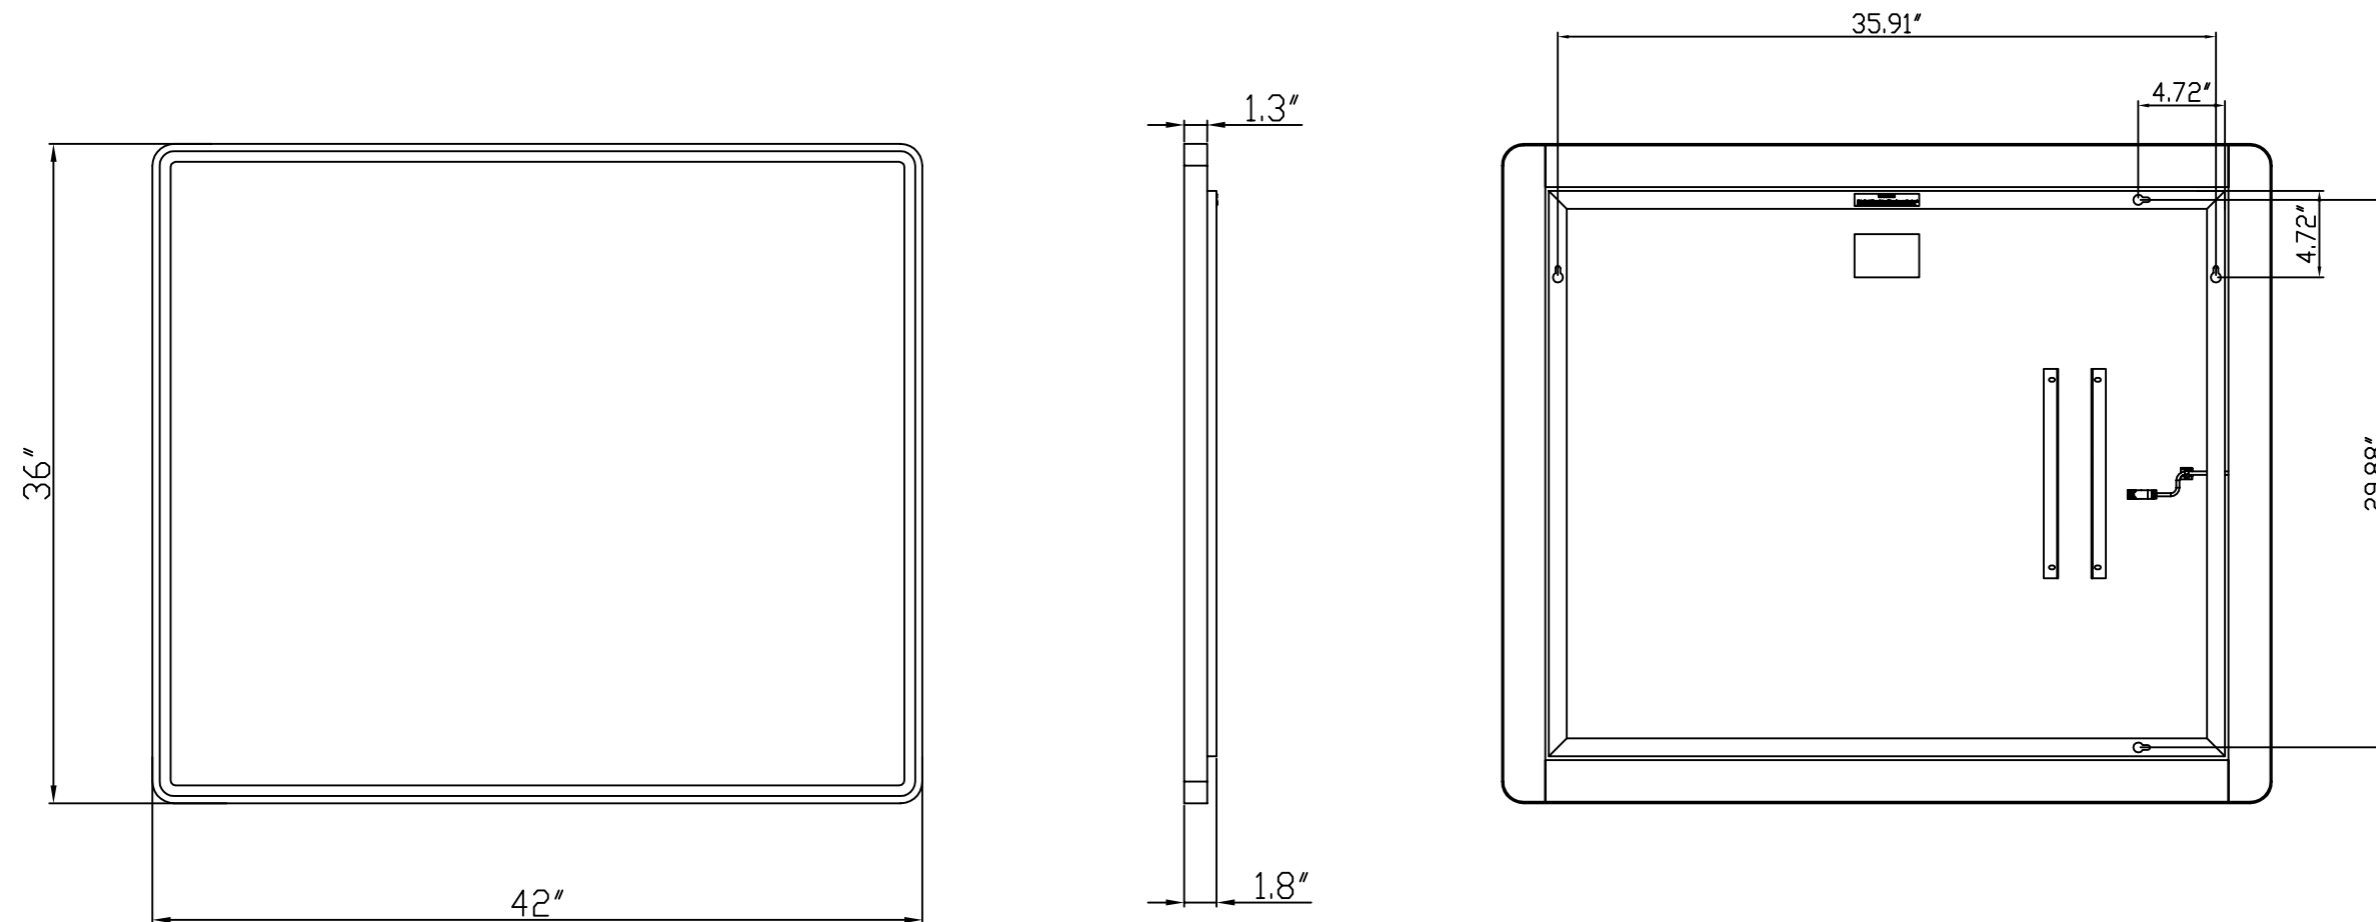

The grounded outlet box should NOT be located behind the power supply housing or it will prevent the mirror from being plugged in properly.

A code compliant duplex receptacle should be used to ensure proper installation.