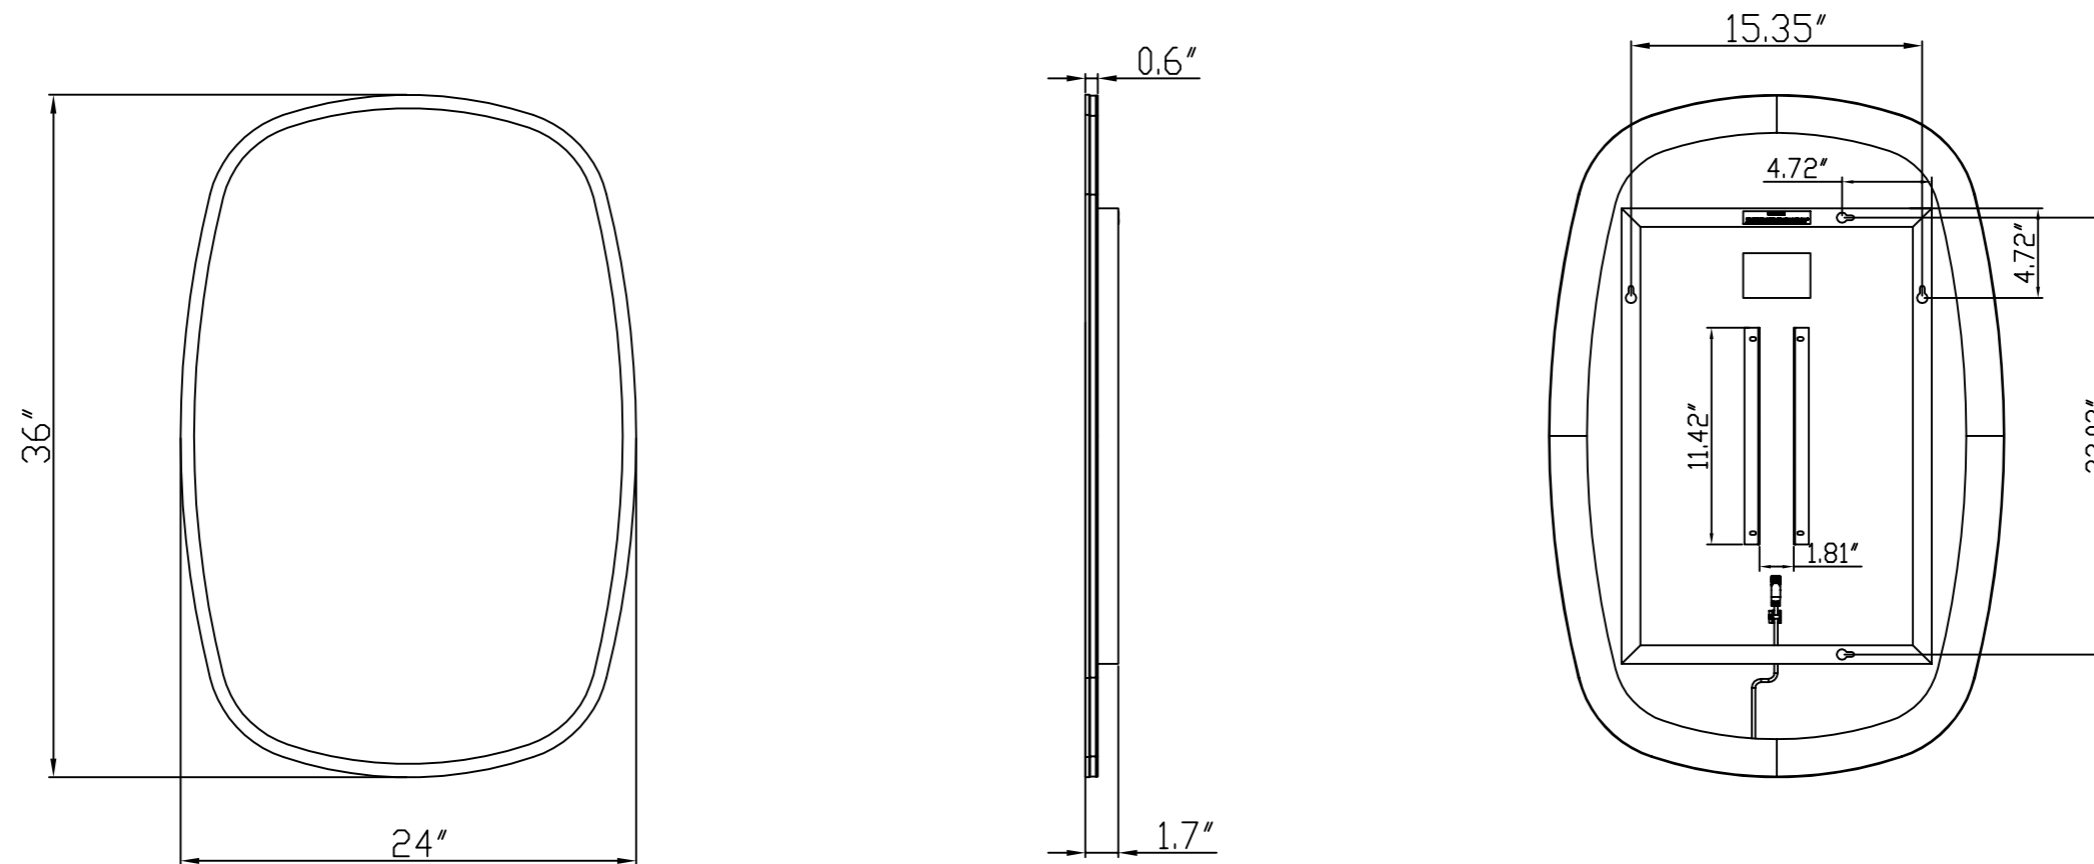

LOOK Backlit Mirror Install Instructions

694EM2436-KKSO00B

IMPORTANT INSTALLATION CONSIDERATIONS

See installation instructions for full details on the mounting of these mirrors.

The dimensions below are for reference only, all dimensions should be verified with actual product prior to final installation.

The grounded outlet box should NOT be located behind the power supply housing or it will prevent the mirror from being plugged in properly.

A code compliant duplex receptacle should be used to ensure proper installation.