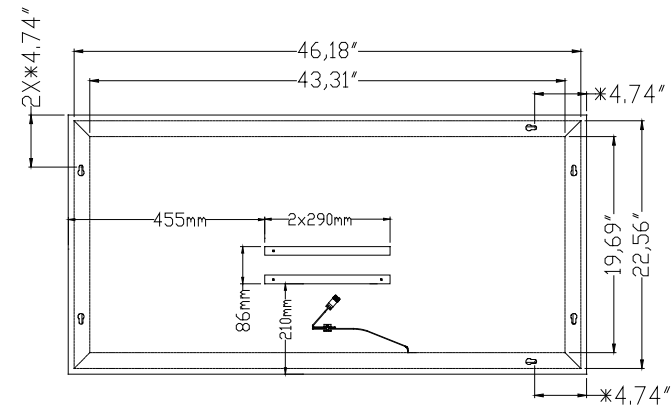

LOOK Backlit Mirror Install Instructions

Part #: 69455.ELS.2448.KKK.RMT

IMPORTANT INSTALLATION CONSIDERATIONS

See installation instructions for full details on the mounting of these mirrors.

The dimensions below are for reference only, all dimensions should be verified with actual product prior to final installation.

The grounded outlet box should NOT be located behind the power supply housing or it will prevent the mirror from being plugged in properly.

A code compliant duplex receptacle should be used to ensure proper installation.