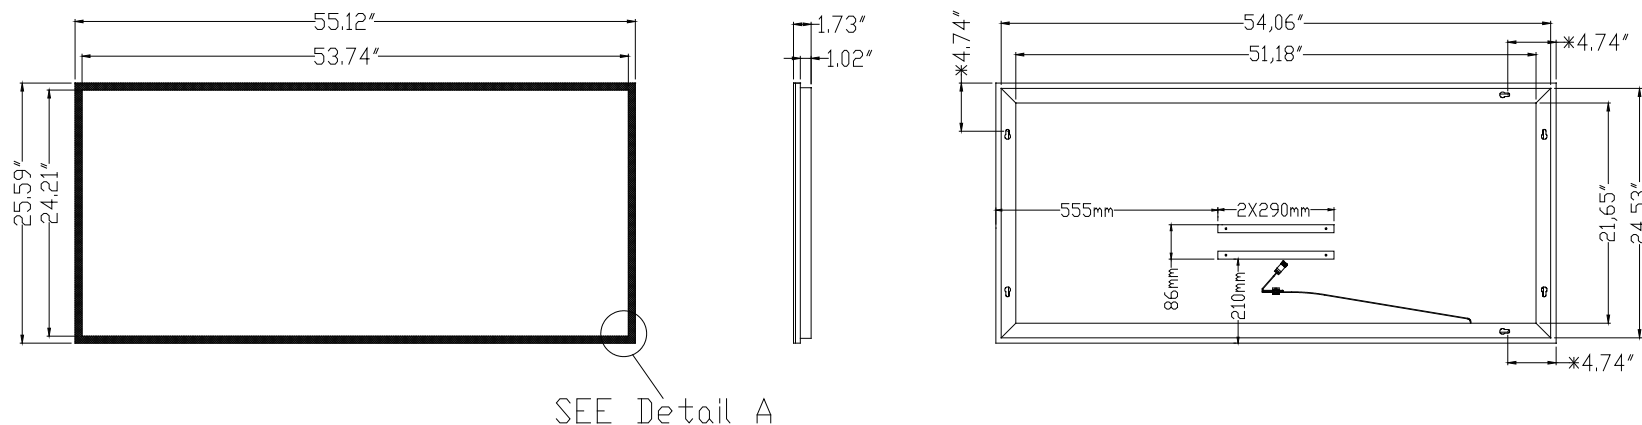

Detail A
Scale: 5:1

LOOK Backlit Mirror Install Instructions

Part #: 69455.ELS.5626.KKK.RMT

IMPORTANT INSTALLATION CONSIDERATIONS

See installation instructions for full details on the mounting of these mirrors.

The dimensions below are for reference only, all dimensions should be verified with actual product prior to final installation.

The grounded outlet box should NOT be located behind the power supply housing or it will prevent the mirror from being plugged in properly.

A code compliant duplex receptacle should be used to ensure proper installation.

SEE Detail A