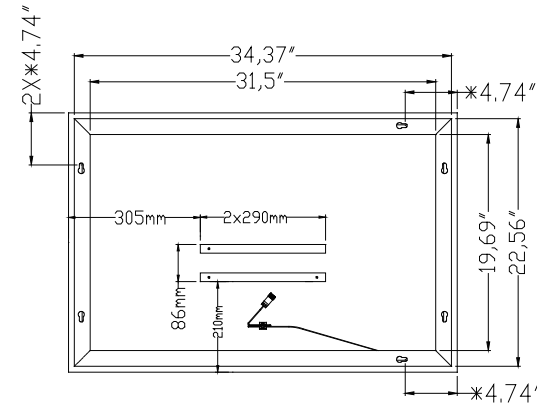

LOOK Backlit Mirror Install Instructions

Part #: 69455.ELS.2436.KKK.RMT

IMPORTANT INSTALLATION CONSIDERATIONS

See installation instructions for full details on the mounting of these mirrors.

The dimensions below are for reference only, all dimensions should be verified with actual product prior to final installation.

The grounded outlet box should NOT be located behind the power supply housing or it will prevent the mirror from being plugged in properly.

A code compliant duplex receptacle should be used to ensure proper installation.