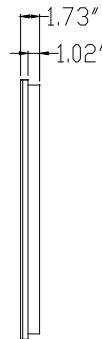

LOOK Backlit Mirror Install Instructions

Part #: 69455.ELS.2436.KKK.RMT

IMPORTANT INSTALLATION CONSIDERATIONS

See installation instructions for full details on the mounting of these mirrors.

The dimensions below are for reference only, all dimensions should be verified with actual product prior to final installation.

SEE Detail A

Detail A
Scale:5:1

LOOK Backlit Mirror Install Instructions

Part #: 69455.ELS.2448.KKK.RMT

IMPORTANT INSTALLATION CONSIDERATIONS

See installation instructions for full details on the mounting of these mirrors.

See installation instructions for full details on the mounting of these mirrors.

The dimensions below are for reference only, all dimensions should be verified with actual product prior to final installation.

SEE Detail A

Detail A
Scale: 5:1

LOOK Backlit Mirror Install Instructions

Part #: 69455.ELS.5626.KKK.RMT

IMPORTANT INSTALLATION CONSIDERATIONS

See installation instructions for full details on the mounting of these mirrors.