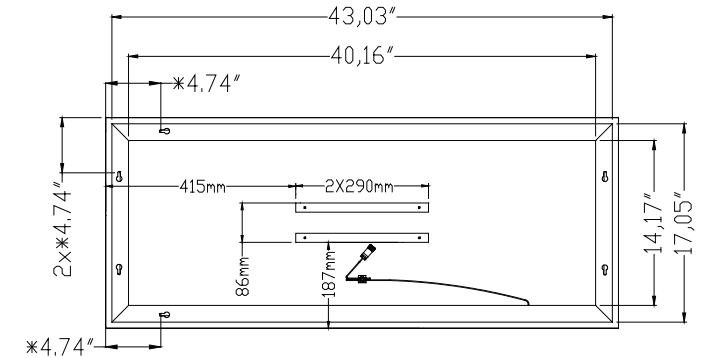

LOOK Backlit Mirror Install Instructions

IMPORTANT INSTALLATION CONSIDERATIONS

See installation instructions for full details on the mounting of these mirrors.

The dimensions below are for reference only, all dimensions should be verified with actual product prior to final installation.

The grounded outlet box should NOT be located behind the power supply housing or it will prevent the mirror from being plugged in properly.

A code compliant duplex receptacle should be used to ensure proper installation.