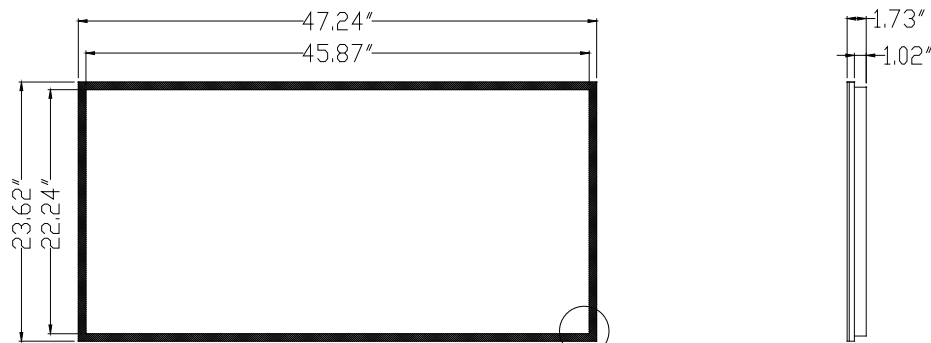

Detail A
Scale:5:1

LOOK Backlit Mirror Install Instructions

Part #: 69455.ELS.2448.KKK.RMT

IMPORTANT INSTALLATION CONSIDERATIONS

See installation instructions for full details on the mounting of these mirrors.

The dimensions below are for reference only, all dimensions should be verified with actual product prior to final installation.

The grounded outlet box should NOT be located behind the power supply housing or it will prevent the mirror from being plugged in properly.

A code compliant duplex receptacle should be used to ensure proper installation.