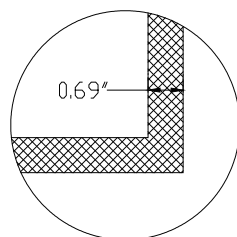

LOOK Backlit Mirror Install Instructions

Part #: 69455.ELS.5626.KKK.RMT

IMPORTANT INSTALLATION CONSIDERATIONS

See installation instructions for full details on the mounting of these mirrors.

The dimensions below are for reference only, all dimensions should be verified with actual product prior to final installation.

The grounded outlet box should NOT be located behind the power supply housing or it will prevent the mirror from being plugged in properly.

A code compliant duplex receptacle should be used to ensure proper installation.

SEE Detail A