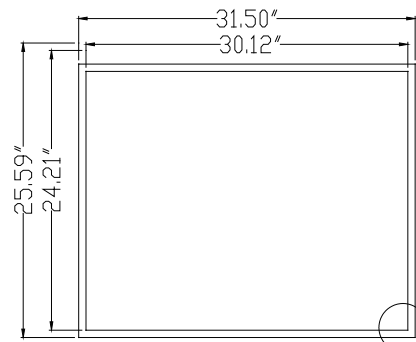

Detail A
Scale:5:1

LOOK Backlit Mirror Install Instructions

Part #: 69455.ELS.3226.KKK.RMT

IMPORTANT INSTALLATION CONSIDERATIONS

See installation instructions for full details on the mounting of these mirrors.

The dimensions below are for reference only, all dimensions should be verified with actual product prior to final installation.

The grounded outlet box should NOT be located behind the power supply housing or it will prevent the mirror from being plugged in properly.

A code compliant duplex receptacle should be used to ensure proper installation.