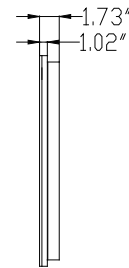

LOOK Backlit Mirror Install Instructions

IMPORTANT INSTALLATION CONSIDERATIONS

See installation instructions for full details on the mounting of these mirrors.

The dimensions below are for reference only, all dimensions should be verified with actual product prior to final installation.

The grounded outlet box should NOT be located behind the power supply housing or it will prevent the mirror from being plugged in properly.

A code compliant duplex receptacle should be used to ensure proper installation.