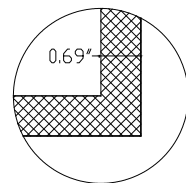

LOOK Backlit Mirror Install Instructions

IMPORTANT INSTALLATION CONSIDERATIONS

See installation instructions for full details on the mounting of these mirrors.

The dimensions below are for reference only, all dimensions should be verified with actual product prior to final installation.

The grounded outlet box should NOT be located behind the power supply housing or it will prevent the mirror from being plugged in properly.

A code compliant duplex receptacle should be used to ensure proper installation.