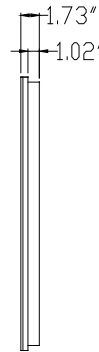

LOOK Backlit Mirror Install Instructions

Part #: 69455.ELS.2436.KKK.RMT

IMPORTANT INSTALLATION CONSIDERATIONS

See installation instructions for full details on the mounting of these mirrors.

The dimensions below are for reference only, all dimensions should be verified with actual product prior to final installation.

SEE Detail A

Detail A
Scale:5:1

LOOK Backlit Mirror Install Instructions

Part #: 69455.ELS.2448.KKK.RMT

IMPORTANT INSTALLATION CONSIDERATIONS

See installation instructions for full details on the mounting of these mirrors.

See installation instructions for full details on the mounting of these mirrors.

The dimensions below are for reference only, all dimensions should be verified with actual product prior to final installation.

SEE Detail A

Detail A
Scale: 5:1

LOOK Backlit Mirror Install Instructions

Part #: 69455.ELS.5626.KKK.RMT

IMPORTANT INSTALLATION CONSIDERATIONS

See installation instructions for full details on the mounting of these mirrors.