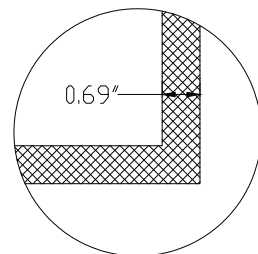

SEE Detail A