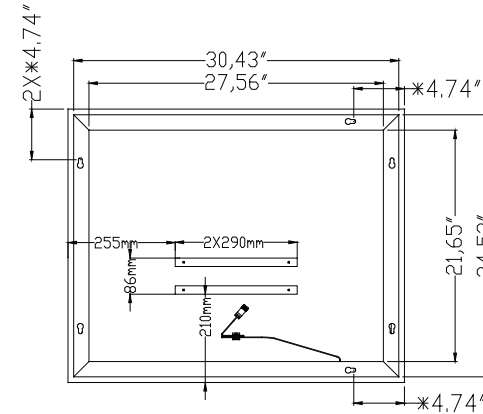

LOOK Backlit Mirror Install Instructions

Part #: 69455.ELS.3226.KKK.RMT

IMPORTANT INSTALLATION CONSIDERATIONS

See installation instructions for full details on the mounting of these mirrors.

The dimensions below are for reference only, all dimensions should be verified with actual product prior to final installation.

The grounded outlet box should NOT be located behind the power supply housing or it will prevent the mirror from being plugged in properly.

A code compliant duplex receptacle should be used to ensure proper installation.