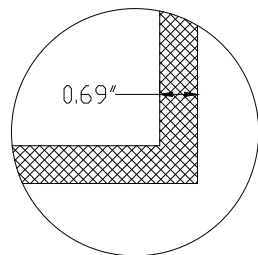

SEE Detail A