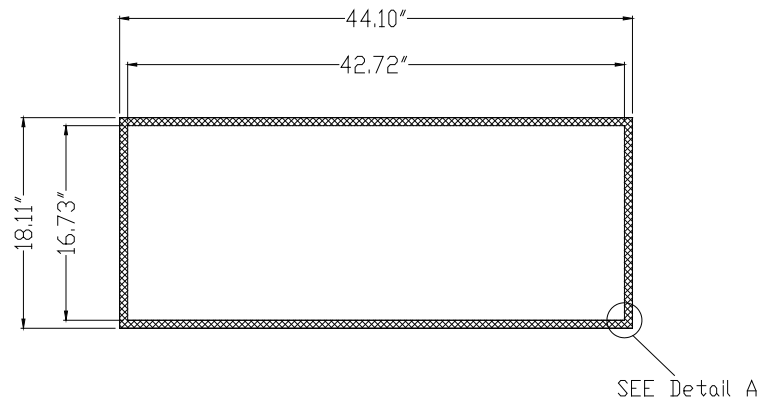

Detail A
Scale:5:1

LOOK Backlit Mirror Install Instructions

IMPORTANT INSTALLATION CONSIDERATIONS

See installation instructions for full details on the mounting of these mirrors.

The dimensions below are for reference only, all dimensions should be verified with actual product prior to final installation.

The grounded outlet box should NOT be located behind the power supply housing or it will prevent the mirror from being plugged in properly.

A code compliant duplex receptacle should be used to ensure proper installation.