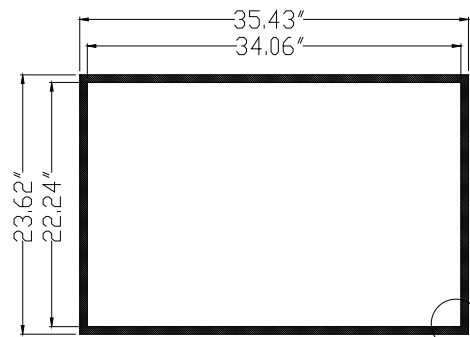

LOOK Backlit Mirror Install Instructions

Part #: 69455.ELS.2436.KKK.RMT

IMPORTANT INSTALLATION CONSIDERATIONS

See installation instructions for full details on the mounting of these mirrors.

The dimensions below are for reference only, all dimensions should be verified with actual product prior to final installation.

The grounded outlet box should NOT be located behind the power supply housing or it will prevent the mirror from being plugged in properly.

A code compliant duplex receptacle should be used to ensure proper installation.