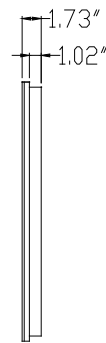

IMPORTANT INSTALLATION CONSIDERATIONS

See installation instructions for full details on the mounting of these mirrors.

The dimensions below are for reference only, all dimensions should be verified with actual product prior to final installation.

The grounded outlet box should NOT be located behind the power supply housing or it will prevent the mirror from being plugged in properly.

A code compliant duplex receptacle should be used to ensure proper installation.