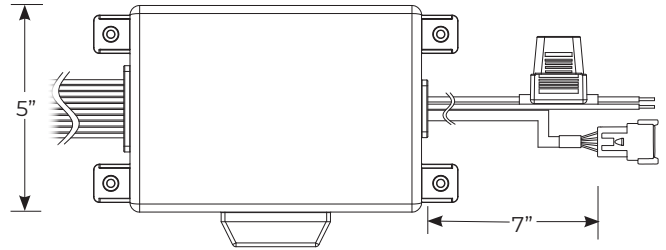

1 Always fuse the zone output line if wiring and load cannot handle the maximum current of 20 amps if a short occurs.

2 An additional 18A can be gained through the use of the ITC RGB(W) amplifier, part #21081-24-01

3 EMC : FCC Part 15 Class B

Specification Guide

Sample Part #: 23002-RGBW-RV-01

Base Part #	# of Zones	Color	Software Type	Connector Type
2300	2 - Two Zone 4 - Four Zone	RGB - RGB RGBW - RGBW	RV - RV-C Firmware	01 - DT Connector

Control Module Key Features & Dimensions

- Custom programming available for brand differentiation (contact ITC for more information)
- Disabling zones one and two when the unit is in motion
- Bluetooth and CAN Bus controlled
- Smart FET protection and replaceable fusing on return lines
- Individual micro controller per zone and master micro ensures consistent light output between all zones
- Simple dip switch controls allow for easy customization including:
 - Setting the system to power up in either the on or off state
 - Password reset back up
 - Enable/disable Bluetooth function & antenna