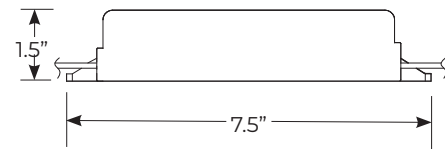

Control Module Key Features & Dimensions

- Custom programming available for brand differentiation (contact ITC for more information)
- Disabling zones one and two when the unit is in motion
- Bluetooth and CAN Bus controlled
- Smart FET protection and replaceable fusing on return lines
- Individual micro controller per zone and master micro ensures consistent light output between all zones
- Simple dip switch controls allow for easy customization including:
  - Setting the system to power up in either the on or off state
  - Password reset back up
  - Enable/disable Bluetooth function & antenna